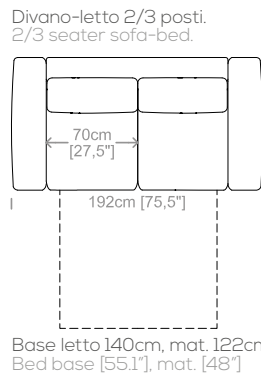

Dimensioni: Seduta altezza 47cm e profondità 58cm, braccio altezza 68cm e larghezza 26cm.

Structure: in solid fir, wood agglomerate and fiber, completely covered by resin-treated fabric.

Padding: seat cushions in non deformable polyurethane foam density 30Kg/m³, covered by polyester fiber. Backrest in sterilized goose feathers and polyester particles, covered by feather-proof fabric.

Suspensions: elastic belts.

Bed: 2 fold steel mechanism with steel net and elastic straps. Polyurethane foam mattress, height 5.5".

Feet: plastic feet, height 2".

Cover: in fabric, microfiber, artificial leather, completely removable. Available in real leather (removable cushions covers).

Dimensions: seat height 18.7" and depth 22.8", armrest height 26.8" and width 10.2".

Le misure sono espresse in centimetri e [pollici].
All dimensions are in centimeters and [inches].

Le illustrazioni hanno valore indicativo. Aurora S.r.l. si riserva il diritto di apportare eventuali modifiche per migliorare i propri prodotti.
The illustrations are indicative. Aurora S.r.l. reserves the right to make any changes to improve their products.