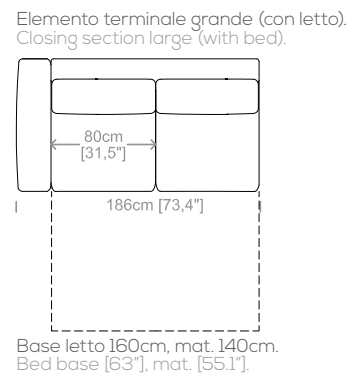

Dimensioni: Seduta altezza 47cm e profondità 58cm, braccio altezza 68cm e larghezza 26cm.

Structure: in solid fir, wood agglomerate and fiber, completely covered by resin-treated fabric.

Padding: seat cushions in non deformable polyurethane foam density 30Kg/m³, covered by polyester fiber. Backrest in sterilized goose feathers and polyester particles, covered by feather-proof fabric.

Suspensions: elastic belts.

Bed: 2 fold steel mechanism with steel net and elastic straps. Polyurethane foam mattress, height 5.5".

Feet: plastic feet, height 2".

Cover: in fabric, microfiber, artificial leather, completely removable. Available in real leather (removable cushions covers).

Dimensions: seat height 18.7" and depth 22.8", armrest height 26.8" and width 10.2".

Le misure sono espresse in centimetri e [pollici].
All dimensions are in centimeters and [inches].

Le illustrazioni hanno valore indicativo. Aurora S.r.l. si riserva il diritto di apportare eventuali modifiche per migliorare i propri prodotti.
The illustrations are indicative. Aurora S.r.l. reserves the right to make any changes to improve their products.