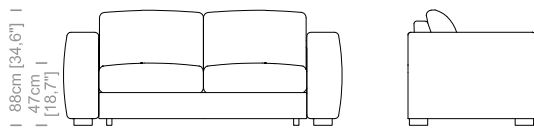

Dimensioni: Seduta altezza 47cm e profondità 58cm, braccio altezza 68cm e larghezza 26cm.

Structure: in solid fir, wood agglomerate and fiber, completely covered by resin-treated fabric.

Padding: seat cushions in non deformable polyurethane foam density 30Kg/m³, covered by polyester fiber. Backrest in sterilized goose feathers and polyester particles, covered by feather-proof fabric.

Suspensions: elastic belts.

Bed: 2 fold steel mechanism with steel net and elastic straps. Polyurethane foam mattress, height 5.5".

Feet: plastic feet, height 2".

Cover: in fabric, microfiber, artificial leather, completely removable. Available in real leather (removable cushions covers).

Dimensions: seat height 18.7" and depth 22.8", armrest height 26.8" and width 10.2".

Le misure sono espresse in centimetri e [pollici].
All dimensions are in centimeters and [inches].

Le illustrazioni hanno valore indicativo. Aurora S.r.l. si riserva il diritto di apportare eventuali modifiche per migliorare i propri prodotti.
The illustrations are indicative. Aurora S.r.l. reserves the right to make any changes to improve their products.