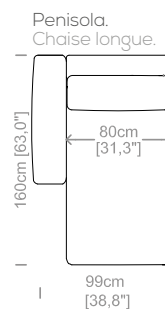

Dimensioni: Seduta altezza 47cm e profondità 58cm, braccio altezza 68cm e larghezza 26cm.

Structure: in solid fir, wood agglomerate and fiber, completely covered by resin-treated fabric.

Padding: seat cushions in non deformable polyurethane foam density 30Kg/m³, covered by polyester fiber. Backrest in sterilized goose feathers and polyester particles, covered by feather-proof fabric.

Suspensions: elastic belts.

Bed: 2 fold steel mechanism with steel net and elastic straps. Polyurethane foam mattress, height 5.5".

Feet: plastic feet, height 2".

Cover: in fabric, microfiber, artificial leather, completely removable. Available in real leather (removable cushions covers).

Dimensions: seat height 18.7" and depth 22.8", armrest height 26.8" and width 10.2".

Le misure sono espresse in centimetri e [pollici].
All dimensions are in centimeters and [inches].

Le illustrazioni hanno valore indicativo. Aurora S.r.l. si riserva il diritto di apportare eventuali modifiche per migliorare i propri prodotti.
The illustrations are indicative. Aurora S.r.l. reserves the right to make any changes to improve their products.