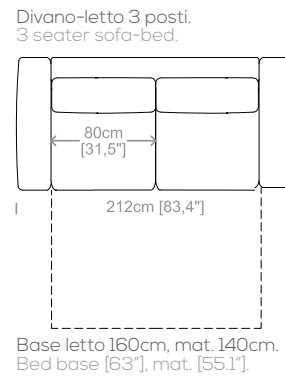

Dimensioni: Seduta altezza 47cm e profondità 58cm, braccio altezza 68cm e larghezza 26cm.

Structure: in solid fir, wood agglomerate and fiber, completely covered by resin-treated fabric.

Padding: seat cushions in non deformable polyurethane foam density 30Kg/m³, covered by polyester fiber. Backrest in sterilized goose feathers and polyester particles, covered by feather-proof fabric.

Suspensions: elastic belts.

Bed: 2 fold steel mechanism with steel net and elastic straps. Polyurethane foam mattress, height 5.5".

Feet: plastic feet, height 2".

Cover: in fabric, microfiber, artificial leather, completely removable. Available in real leather (removable cushions covers).

Dimensions: seat height 18.7" and depth 22.8", armrest height 26.8" and width 10.2".

Le misure sono espresse in centimetri e [pollici].
All dimensions are in centimeters and [inches].

Le illustrazioni hanno valore indicativo. Aurora S.r.l. si riserva il diritto di apportare eventuali modifiche per migliorare i propri prodotti.
The illustrations are indicative. Aurora S.r.l. reserves the right to make any changes to improve their products.