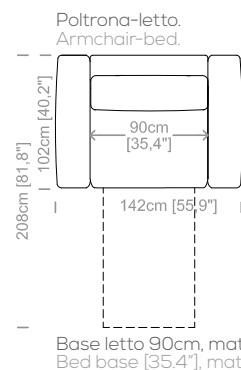

Dimensioni: Seduta altezza 47cm e profondità 58cm, braccio altezza 68cm e larghezza 26cm.

Structure: in solid fir, wood agglomerate and fiber, completely covered by resin-treated fabric.

Padding: seat cushions in non deformable polyurethane foam density 30Kg/m³, covered by polyester fiber. Backrest in sterilized goose feathers and polyester particles, covered by feather-proof fabric.

Suspensions: elastic belts.

Bed: 2 fold steel mechanism with steel net and elastic straps. Polyurethane foam mattress, height 5.5".

Feet: plastic feet, height 2".

Cover: in fabric, microfiber, artificial leather, completely removable. Available in real leather (removable cushions covers).

Dimensions: seat height 18.7" and depth 22.8", armrest height 26.8" and width 10.2".

Le misure sono espresse in centimetri e [pollici].
All dimensions are in centimeters and [inches].

Le illustrazioni hanno valore indicativo. Aurora S.r.l. si riserva il diritto di apportare eventuali modifiche per migliorare i propri prodotti.
The illustrations are indicative. Aurora S.r.l. reserves the right to make any changes to improve their products.