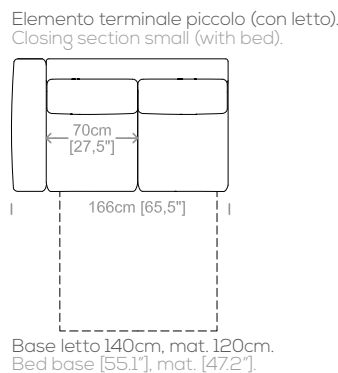

Dimensioni: Seduta altezza 47cm e profondità 58cm, braccio altezza 68cm e larghezza 26cm.

Structure: in solid fir, wood agglomerate and fiber, completely covered by resin-treated fabric.

Padding: seat cushions in non deformable polyurethane foam density 30Kg/m³, covered by polyester fiber. Backrest in sterilized goose feathers and polyester particles, covered by feather-proof fabric.

Suspensions: elastic belts.

Bed: 2 fold steel mechanism with steel net and elastic straps. Polyurethane foam mattress, height 5.5".

Feet: plastic feet, height 2".

Cover: in fabric, microfiber, artificial leather, completely removable. Available in real leather (removable cushions covers).

Dimensions: seat height 18.7" and depth 22.8", armrest height 26.8" and width 10.2".

Le misure sono espresse in centimetri e [pollici].
All dimensions are in centimeters and [inches].

Le illustrazioni hanno valore indicativo. Aurora S.r.l. si riserva il diritto di apportare eventuali modifiche per migliorare i propri prodotti.
The illustrations are indicative. Aurora S.r.l. reserves the right to make any changes to improve their products.