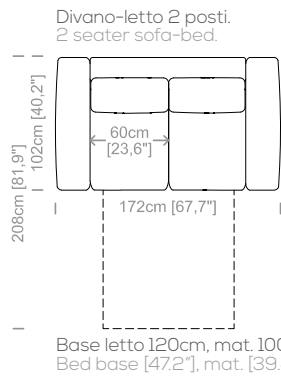

Dimensioni: Seduta altezza 47cm e profondità 58cm, braccio altezza 68cm e larghezza 26cm.

Structure: in solid fir, wood agglomerate and fiber, completely covered by resin-treated fabric.

Padding: seat cushions in non deformable polyurethane foam density 30Kg/m³, covered by polyester fiber. Backrest in sterilized goose feathers and polyester particles, covered by feather-proof fabric.

Suspensions: elastic belts.

Bed: 2 fold steel mechanism with steel net and elastic straps. Polyurethane foam mattress, height 5.5".

Feet: plastic feet, height 2".

Cover: in fabric, microfiber, artificial leather, completely removable. Available in real leather (removable cushions covers).

Dimensions: seat height 18.7" and depth 22.8", armrest height 26.8" and width 10.2".

Le misure sono espresse in centimetri e [pollici].
All dimensions are in centimeters and [inches].

Le illustrazioni hanno valore indicativo. Aurora S.r.l. si riserva il diritto di apportare eventuali modifiche per migliorare i propri prodotti.
The illustrations are indicative. Aurora S.r.l. reserves the right to make any changes to improve their products.