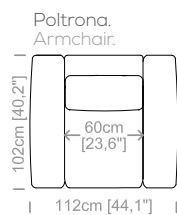

Dimensioni: Seduta altezza 47cm e profondità 58cm, braccio altezza 68cm e larghezza 26cm.

Structure: in solid fir, wood agglomerate and fiber, completely covered by resin-treated fabric.

Padding: seat cushions in non deformable polyurethane foam density 30Kg/m³, covered by polyester fiber. Backrest in sterilized goose feathers and polyester particles, covered by feather-proof fabric.

Suspensions: elastic belts.

Bed: 2 fold steel mechanism with steel net and elastic straps. Polyurethane foam mattress, height 5.5".

Feet: plastic feet, height 2".

Cover: in fabric, microfiber, artificial leather, completely removable. Available in real leather (removable cushions covers).

Dimensions: seat height 18.7" and depth 22.8", armrest height 26.8" and width 10.2".

Le misure sono espresse in centimetri e [pollici].
All dimensions are in centimeters and [inches].

Le illustrazioni hanno valore indicativo. Aurora S.r.l. si riserva il diritto di apportare eventuali modifiche per migliorare i propri prodotti.
The illustrations are indicative. Aurora S.r.l. reserves the right to make any changes to improve their products.