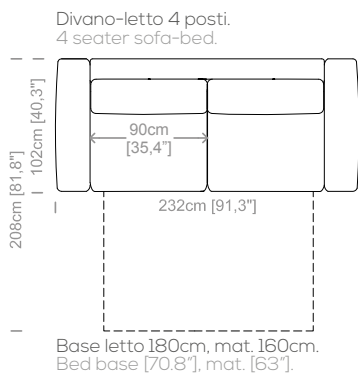

Dimensioni: Seduta altezza 47cm e profondità 58cm, braccio altezza 68cm e larghezza 26cm.

Structure: in solid fir, wood agglomerate and fiber, completely covered by resin-treated fabric.

Padding: seat cushions in non deformable polyurethane foam density 30Kg/m³, covered by polyester fiber. Backrest in sterilized goose feathers and polyester particles, covered by feather-proof fabric.

Suspensions: elastic belts.

Bed: 2 fold steel mechanism with steel net and elastic straps. Polyurethane foam mattress, height 5.5".

Feet: plastic feet, height 2".

Cover: in fabric, microfiber, artificial leather, completely removable. Available in real leather (removable cushions covers).

Dimensions: seat height 18.7" and depth 22.8", armrest height 26.8" and width 10.2".

Le misure sono espresse in centimetri e [pollici].
All dimensions are in centimeters and [inches].

Le illustrazioni hanno valore indicativo. Aurora S.r.l. si riserva il diritto di apportare eventuali modifiche per migliorare i propri prodotti.
The illustrations are indicative. Aurora S.r.l. reserves the right to make any changes to improve their products.