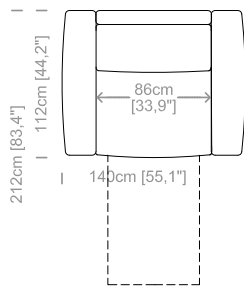

Dimensioni: seduta altezza 49cm e profondità 64cm, braccio altezza 66cm e larghezza 26cm.

Structure: in solid fir, plywood, wood agglomerate and fiber, completely covered by resin-treated fabric.

Padding: seat in non deformable polyurethane foam density 30Kg/m³, covered by polyester fiber. Back in non deformable polyurethane foam density 40Kg/m³, covered by polyester fiber.

Suspensions: elastic belts.

Bed: pull out steel mechanism with steel net and elastic straps. Polyurethane foam mattress, height 7".

Feet: plastic feet, height 2".

Cover: in fabric, microfiber, artificial leather, completely removable. Available in real leather (removable cushions covers).

Dimensions: seat height 19,1" and depth 23,6", armrest height 26," and width 10,2".

Le misure sono espresse in centimetri e [pollici].
All dimensions are in centimeters and [inches].

Poltrona-letto.
Armchair-bed.

Base letto 90cm, mat. 70cm
Bed base [35,4"], mat. [27,5"]

Divano-letto 2 posti.
2 seater sofa-bed.

Base letto 140, mat. 120cm
Bed base [55,1"], cmmat. [47,2"]

Divano-letto 3 posti.
3 seater sofa-bed.

Base letto 160cm, mat. 140cm
Bed base [63"], mat. [55,1"]