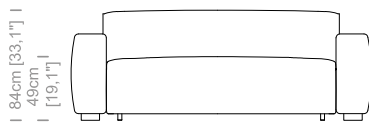

Dimensioni: seduta altezza 49cm e profondità 64cm, braccio altezza 66cm e larghezza 26cm.

Structure: in solid fir, plywood, wood agglomerate and fiber, completely covered by resin-treated fabric.

Padding: seat in non deformable polyurethane foam density 30Kg/m³, covered by polyester fiber. Back in non deformable polyurethane foam density 40Kg/m³, covered by polyester fiber.

Suspensions: elastic belts.

Bed: pull out steel mechanism with steel net and elastic straps. Polyurethane foam mattress, height 7".

Feet: plastic feet, height 2".

Cover: in fabric, microfiber, artificial leather, completely removable. Available in real leather (removable cushions covers).

Dimensions: seat height 19,1" and depth 23,6", armrest height 26," and width 10,2".

Le misure sono espresse in centimetri e [pollici].
All dimensions are in centimeters and [inches].

Poltrona-letto.
Armchair-bed.