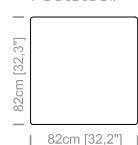

Dimensioni: seduta altezza 44cm e profondità 56cm, braccio altezza 67cm e larghezza 14cm.

Structure: in solid fir, plywood, wood agglomerate and fiber, completely covered by resin-treated fabric.

Padding: seat in non deformable polyurethane foam density 30 e 35kg/m³, covered by resin-treated fabric. Back cushions in sterilized goose feathers and fiberfill, covered by feather-proof fabric.

Dimensions: seat height 17,4" and depth 22", armrest height 26,4" and width 5,5".

Cuscini e supporti schienale inclusi.
Back cushions and support panels included.
Le misure sono espresse in centimetri e [pollici].
All dimensions are in centimeters and [inches].

Elemento terminale grande.
Closing section large.

Penisola piccola.
Chaise longue small.

Penisola media.
Chaise longue medium.

Penisola grande.
Chaise longue large.

Poltrona.
Armchair.

Pouf.
Footstool.

Le illustrazioni hanno valore indicativo. Aurora S.r.l. si riserva il diritto di apportare eventuali modifiche per migliorare i propri prodotti.
The illustrations are indicative. Aurora S.r.l. reserves the right to make any changes to improve their products.