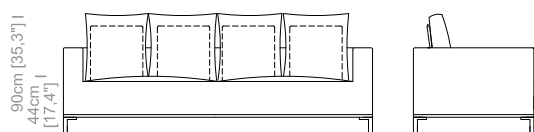

Dimensioni: seduta altezza 44cm e profondità 56cm, braccio altezza 67cm e larghezza 14cm.

Structure: in solid fir, plywood, wood agglomerate and fiber, completely covered by resin-treated fabric.

Padding: seat in non deformable polyurethane foam density 30 e 35kg/m³, covered by resin-treated fabric. Back cushions in sterilized goose feathers and fiberfill, covered by feather-proof fabric.

Dimensions: seat height 17,4" and depth 22", armrest height 26,4" and width 5,5".

Cuscini e supporti schienale inclusi.
Back cushions and support panels included.
Le misure sono espresse in centimetri e [pollici].
All dimensions are in centimeters and [inches].