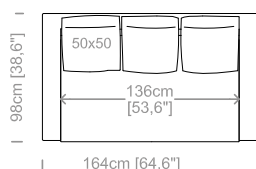

Cuscini e supporti schienale inclusi.
Back cushions and support panels included.
Le misure sono espresse in centimetri e [pollici].
All dimensions are in centimeters and [inches].

Divano 2 posti.
2 seater sofa.