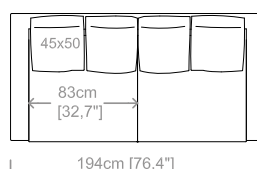

Dimensioni: seduta altezza 44cm e profondità 56cm, braccio altezza 67cm e larghezza 14cm.

Structure: in solid fir, plywood, wood agglomerate and fiber, completely covered by resin-treated fabric.

Padding: seat in non deformable polyurethane foam density 30 e 35kg/m³, covered by resin-treated fabric. Back cushions in sterilized goose feathers and fiberfill, covered by feather-proof fabric.

Dimensions: seat height 17,4" and depth 22", armrest height 26,4" and width 5,5".

Cuscini e supporti schienale inclusi.
Back cushions and support panels included.
Le misure sono espresse in centimetri e [pollici].
All dimensions are in centimeters and [inches].

Divano 2 posti.
2 seater sofa.

Divano 2/3 posti.
2/3 seater sofa.

Divano 3 posti.
3 seater sofa.

Divano 4 posti.
4 seater sofa.

Elemento terminale piccolo.
Closing section small.

Elemento terminale medio.
Closing section medium.