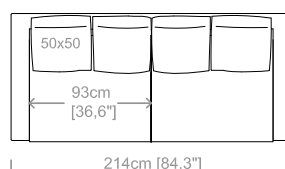

Dimensioni: seduta altezza 44cm e profondità 56cm, braccio altezza 67cm e larghezza 14cm.

Structure: in solid fir, plywood, wood agglomerate and fiber, completely covered by resin-treated fabric.

Padding: seat in non deformable polyurethane foam density 30 e 35kg/m³, covered by resin-treated fabric. Back cushions in sterilized goose feathers and fiberfill, covered by feather-proof fabric.

Dimensions: seat height 17,4" and depth 22", armrest height 26,4" and width 5,5".

Cuscini e supporti schienale inclusi.
Back cushions and support panels included.
Le misure sono espresse in centimetri e [pollici].
All dimensions are in centimeters and [inches].

Divano 2 posti.
2 seater sofa.

Divano 2/3 posti.
2/3 seater sofa.

Divano 3 posti.
3 seater sofa.

Divano 4 posti.
4 seater sofa.

Elemento terminale piccolo.
Closing section small.

Elemento terminale medio.
Closing section medium.