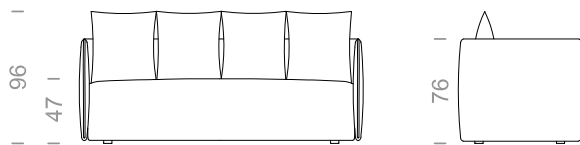

Dimensioni: Seduta altezza 47cm, braccio altezza 76cm e larghezza 5cm.

Structure: in solid fir, wood agglomerate and fiber, completely covered by resin-treated fabric.

Padding: seat cushions in non deformable polyurethane foam density 30Kg/m³, covered by polyester fiber. Backrest in sterilized goose feathers and polyester particles, covered by feather-proof fabric.

Suspensions: wooden slats.

Bed: steel structure with wooden slats. 2 single polyurethane foam mattresses, height 4,7".

Feet: steel feet.

Cover: in fabric, microfiber, artificial leather, completely removable. Available in real leather (removable cushions covers).

Dimensions: seat height 18,7", armrest height 30" and width 2".

Divano-letto 3 posti.
3 seater sofa-bed.

Base letto 191x87 cm, mat. 195x80cm.
Bed base [75.2"x34.2"], mat. [76.7"x31.5"].

Due materassi singoli inclusi.
Two single mattresses included.