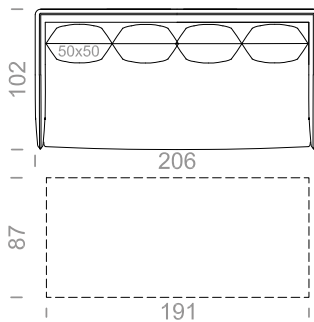

Dimensioni: Seduta altezza 47cm, braccio altezza 76cm e larghezza 5cm.

Structure: in solid fir, wood agglomerate and fiber, completely covered by resin-treated fabric.

Padding: seat cushions in non deformable polyurethane foam density 30Kg/m³, covered by polyester fiber. Backrest in sterilized goose feathers and polyester particles, covered by feather-proof fabric.

Suspensions: wooden slats.

Bed: steel structure with wooden slats. 2 single polyurethane foam mattresses, height 4,7".

Feet: steel feet.

Cover: in fabric, microfiber, artificial leather, completely removable. Available in real leather (removable cushions covers).

Dimensions: seat height 18,7", armrest height 30" and width 2".

Divano-letto 3 posti.
3 seater sofa-bed.

Base letto 191x87 cm, mat. 195x80cm.
Bed base [75.2"x34.2"], mat. [76.7"x31.5"].

Due materassi singoli inclusi.
Two single mattresses included.