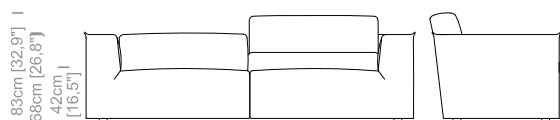

SCALA

SOFA

Design: R. Cominelli

Struttura: in massello di abete, agglomerato di legno e fibra, rivestita in tessuto resinato.

Imbottiture: cuscini seduta in poliuretano espanso indeformabile densità 30Kg/m³, rivestiti in fibra di poliestere. Cuscini schienale in poliuretano espanso indeformabile densità 40Kg/m³, rivestiti in fibra di poliestere.

Molleggio: cinghie elastiche.

Piedini: in plastica, altezza 2cm.

Rivestimento: in tessuto, microfibra, ecopelle, completamente sfoderabile. Disponibile in vera pelle (rivest. cuscini sfoderabile).

Dimensioni: seduta altezza 42cm e profondità 65/52cm, braccio altezza 68cm e larghezza 28cm.

Structure: in solid fir, wood agglomerate and fiber, completely covered by resin-treated fabric.

Padding: seat cushions in non deformable polyurethane foam density 30Kg/m³, covered by polyester fiber. Back cushions in non deformable polyurethane foam density 40Kg/m³, covered by polyester fiber.

Suspensions: elastic belts.

Feet: plastic feet, height 0,8".

Cover: in fabric, microfiber, artificial leather, completely removable. Available in real leather (removable cushions covers).

Dimensions: seat height 16,5" and depth 25,6"/20,5", armrest height 26,8" and width 11".