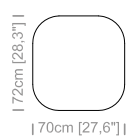

Pouf.
Footstool.