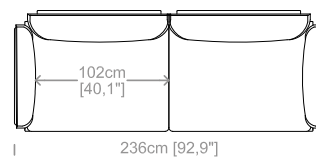

Divano 4 posti.
4 seater sofa.