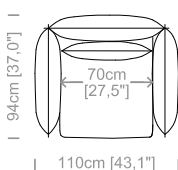

Poltrona.
Armchair.