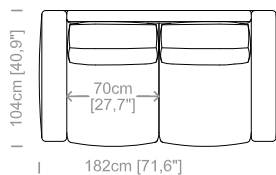

**Dimensioni:** seduta altezza 42cm e profondità 65cm, braccio altezza 64cm e larghezza 24cm.

**Structure:** in solid fir, wood agglomerate and fiber, completely covered by resin-treated fabric.

**Padding:** seat in non deformable polyurethane foam density 30Kg/m<sup>3</sup>, covered by polyester fiber. Backrest in non deformable polyurethane foam density 40Kg/m<sup>3</sup>, covered by polyester fiber.

**Dimensioni:** seduta altezza 45cm e profondità 62cm, braccio altezza 59cm e larghezza 21cm.

**Structure:** in solid fir, plywood, wood agglomerate and fiber, completely covered by resin-treated fabric.

**Suspensions:** elastic belts.

**Feet:** plastic feet, height 1,6".

**Cover:** in fabric, microfiber, artificial leather, completely removable. Available in real leather (removable cushions covers).

**Dimensions:** seat height 17,7" and depth 24,4", armrest height 23,2" and width 8,3".

Le misure sono espresse in centimetri e [pollici].  
All dimensions are in centimeters and [inches].

Divano 2 posti.  
2 seater sofa.

Divano 3 posti.  
3 seater sofa.

Divano 4 posti.  
4 seater sofa.

Elemento terminale piccolo.  
Closing section small.