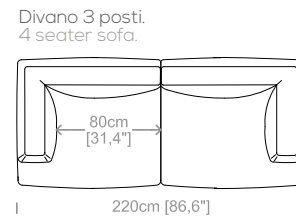

**Dimensioni:** seduta altezza 42cm e profondità 54cm, braccio altezza 75cm e larghezza 20cm.

**Structure:** in solid fir, plywood, wood agglomerate and fiber, completely covered by resin-treated fabric.

**Dimensioni:** seduta altezza 42cm e profondità 65cm, braccio altezza 64cm e larghezza 24cm.

**Structure:** in solid fir, wood agglomerate and fiber, completely covered by resin-treated fabric.

**Padding:** seat in non deformable polyurethane foam density 30Kg/m<sup>3</sup>, covered by polyester fiber. Backrest in non deformable polyurethane foam density 40Kg/m<sup>3</sup>, covered by polyester fiber.

**Suspensions:** elastic belts.

**Feet:** plastic feet, height 0,8".

**Cover:** in fabric, microfiber, artificial leather, partly removable. Available in real leather.

**Dimensions:** seat height 15,1" and depth 26", armrest height 27,5" and width 11,8".

Le misure sono espresse in centimetri e [pollici].  
All dimensions are in centimeters and [inches].

Le illustrazioni hanno valore indicativo. Aurora S.r.l. si riserva il diritto di apportare eventuali modifiche per migliorare i propri prodotti.  
The illustrations are indicative. Aurora S.r.l. reserves the right to make any changes to improve their products.