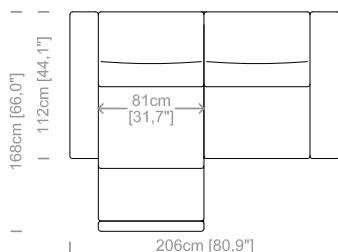

Sistema a scorrimento "0 wall": sofa accostabile a parete.
Sliding system "0 wall": possibility to place the sofa against the wall.
Le misure sono espresse in centimetri e [pollici].
All dimensions are in centimeters and [inches].

Divano 2 posti.
2 seater sofa.