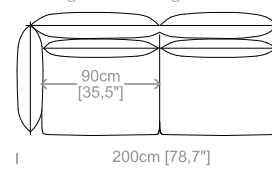

Elemento terminale grande.
Closing section large.