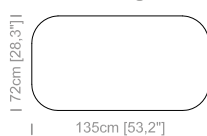

Pouf grande.
Footstool large.