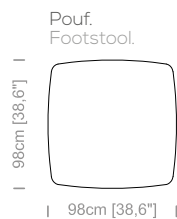

**Dimensioni:** seduta altezza 42cm e profondità 65cm, braccio altezza 64cm e larghezza 24cm.

**Structure:** in solid fir, wood agglomerate and fiber, completely covered by resin-treated fabric.

**Padding:** seat in non deformable polyurethane foam density 30Kg/m<sup>3</sup>, covered by polyester fiber. Backrest in non deformable polyurethane foam density 40Kg/m<sup>3</sup>, covered by polyester fiber.

**Suspensions:** elastic belts.

**Feet:** plastic feet, height 0,8".

**Cover:** in fabric, microfiber, artificial leather, partly removable. Available in real leather.

**Dimensions:** seat height 15,1" and depth 26", armrest height 27,5" and width 11,8".

Le misure sono espresse in centimetri e [pollici].  
All dimensions are in centimeters and [inches].

Le illustrazioni hanno valore indicativo. Aurora S.r.l. si riserva il diritto di apportare eventuali modifiche per migliorare i propri prodotti.  
The illustrations are indicative. Aurora S.r.l. reserves the right to make any changes to improve their products.