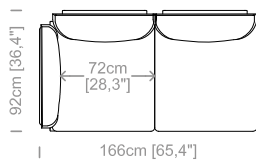

Elemento terminale piccolo.
Closing section small.