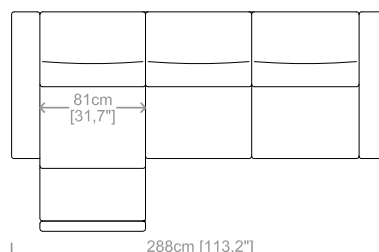

Divano 4 posti.
4 seater sofa.