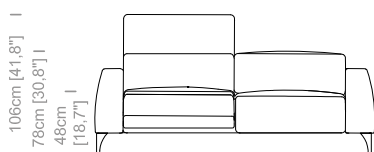

Rivestimento: in tessuto, microfibra, ecopelle, parzialmente sfoderabile. Disponibile in vera pelle (rivest. cuscini sfoderabile).

Dimensioni: seduta altezza 48cm e profondità 55cm, braccio altezza 65cm e larghezza 22cm.

Meccanismo: dispositivo elettrico a due movimenti sequenziali per il controllo di poggiatesta, schienale, seduta e poggiatesta.

Portata 150kg. Alimentazione 100-240V 50/60Hz (trasformatore e cavi compresi). Controllato da telecomando senza fili (compreso).

Structure: in solid fir, wood agglomerate and fiber, completely covered by resin-treated fabric.

Padding: seat cushions in non deformable polyurethane foam density 30Kg/m³, covered by polyester fiber.

Back cushions in non deformable polyurethane foam density 18Kg/m³, covered by polyester fiber.

Suspensions: elastic belts. **Feet:** antislip steel feet, available in chrome finish, black chrome or brushed brass, height 5,9".

Cover: in fabric, microfiber, artificial leather, completely removable. Available in real leather (removable cushions covers).

Dimensions: seat height 18,9" and depth 21,6", armrest height 25,6" and width 8,7".

Mechanism: electric handling device with two sequential movements to control the headrest, backrest, seat and footrest.

Capacity 150kg. Power 100-240V 50/60Hz (transformers and cables included). Controlled by wireless remote control (included).

Sistema a scorrimento "0 wall": sofa accostabile a parete.
Sliding system "0 wall": possibility to place the sofa against the wall.
Le misure sono espresse in centimetri e [pollici].
All dimensions are in centimeters and [inches].