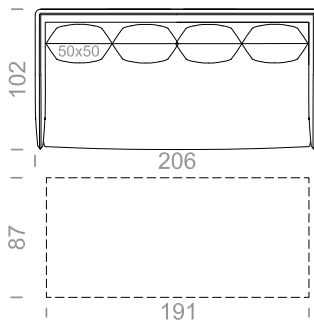

Divano-letto 3 posti.
3 seater sofa-bed.