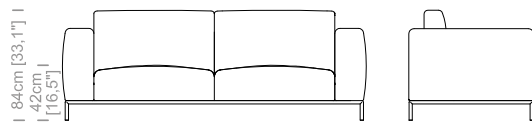

**Dimensioni:** seduta altezza 42cm e profondità 59cm, braccio altezza 70cm e larghezza 25cm.

**Structure:** in solid fir, wood agglomerate and fiber, completely covered by resin-treated fabric.

**Padding:** seat in non deformable polyurethane foam density 30Kg/m<sup>3</sup>, covered by polyester fiber. Back cushions in sterilized goose feathers and polyester particles, covered by feather-proof fabric.

**Dimensions:** seat height 16,5" and depth 23,2", armrest height 27,5" and width 9,8".

Le misure sono espresse in centimetri e [pollici].  
All dimensions are in centimeters and [inches].

Divano 2 posti.  
2 seater sofa.