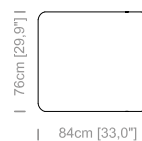

Pouf.
Footstool.