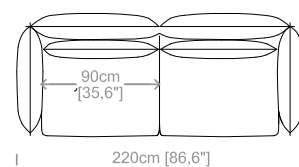

Divano 4 posti.
4 seater sofa.