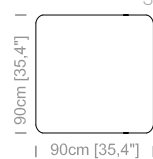

Pouf grande.
Footstool large.