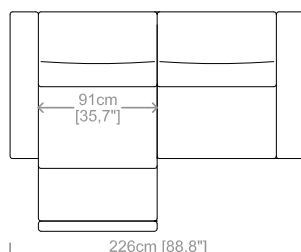

Divano 3 posti.
3 seater sofa.