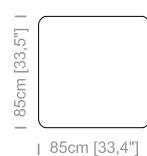

Pouf.
Footstool.