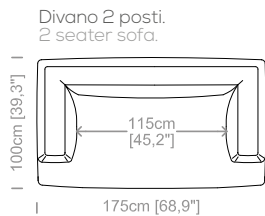

**Dimensioni:** seduta altezza 42cm e profondità 54cm, braccio altezza 75cm e larghezza 20cm.

**Structure:** in solid fir, plywood, wood agglomerate and fiber, completely covered by resin-treated fabric.

**Dimensioni:** seduta altezza 42cm e profondità 65cm, braccio altezza 64cm e larghezza 24cm.

**Structure:** in solid fir, wood agglomerate and fiber, completely covered by resin-treated fabric.

**Padding:** seat in non deformable polyurethane foam density 30Kg/m<sup>3</sup>, covered by polyester fiber. Backrest in non deformable polyurethane foam density 40Kg/m<sup>3</sup>, covered by polyester fiber.

**Suspensions:** elastic belts.

**Feet:** plastic feet, height 0,8".

**Cover:** in fabric, microfiber, artificial leather, partly removable. Available in real leather.

**Dimensions:** seat height 15,1" and depth 26", armrest height 27,5" and width 11,8".

Le misure sono espresse in centimetri e [pollici].  
All dimensions are in centimeters and [inches].

Le illustrazioni hanno valore indicativo. Aurora S.r.l. si riserva il diritto di apportare eventuali modifiche per migliorare i propri prodotti.  
The illustrations are indicative. Aurora S.r.l. reserves the right to make any changes to improve their products.