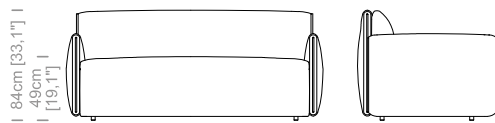

**Dimensions:** seat height 19.1" and depth 25.2", armrest height 26.4" and width 5.9".

Le misure sono espresse in centimetri e [pollici].  
All dimensions are in centimeters and [inches].

Poltrona-letto.  
Armchair-bed.