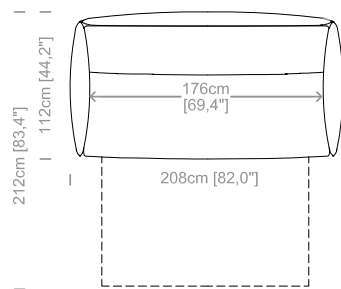

Divano-letto 4 posti
4 seater sofa-bed

Base letto 180cm, mat. 160cm
Bed base [70.9"], mat. [63"]

Le illustrazioni hanno valore indicativo. Aurora S.r.l. si riserva il diritto di apportare eventuali modifiche per migliorare i propri prodotti.
The illustrations are indicative. Aurora S.r.l. reserves the right to make any changes to improve their products.