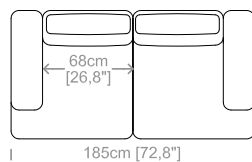

Le misure sono espresse in centimetri e [pollici].
All dimensions are in centimeters and [inches].

Divano 2 posti.
2 seater sofa.