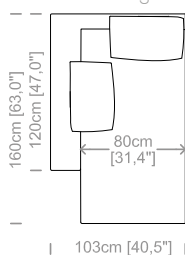

Penisola piccola.
Chaise longue small.