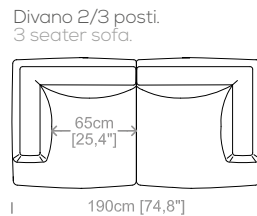

**Dimensioni:** seduta altezza 42cm e profondità 54cm, braccio altezza 75cm e larghezza 20cm.

**Structure:** in solid fir, plywood, wood agglomerate and fiber, completely covered by resin-treated fabric.

**Dimensioni:** seduta altezza 42cm e profondità 65cm, braccio altezza 64cm e larghezza 24cm.

**Structure:** in solid fir, wood agglomerate and fiber, completely covered by resin-treated fabric.

**Padding:** seat in non deformable polyurethane foam density 30Kg/m<sup>3</sup>, covered by polyester fiber. Backrest in non deformable polyurethane foam density 40Kg/m<sup>3</sup>, covered by polyester fiber.

**Suspensions:** elastic belts.

**Feet:** plastic feet, height 0,8".

**Cover:** in fabric, microfiber, artificial leather, partly removable. Available in real leather.

**Dimensions:** seat height 15,1" and depth 26", armrest height 27,5" and width 11,8".

Le misure sono espresse in centimetri e [pollici].  
All dimensions are in centimeters and [inches].

Le illustrazioni hanno valore indicativo. Aurora S.r.l. si riserva il diritto di apportare eventuali modifiche per migliorare i propri prodotti.  
The illustrations are indicative. Aurora S.r.l. reserves the right to make any changes to improve their products.