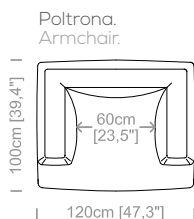

**Dimensioni:** seduta altezza 42cm e profondità 54cm, braccio altezza 75cm e larghezza 20cm.

**Structure:** in solid fir, plywood, wood agglomerate and fiber, completely covered by resin-treated fabric.

**Dimensioni:** seduta altezza 42cm e profondità 65cm, braccio altezza 64cm e larghezza 24cm.

**Structure:** in solid fir, wood agglomerate and fiber, completely covered by resin-treated fabric.

**Padding:** seat in non deformable polyurethane foam density 30Kg/m<sup>3</sup>, covered by polyester fiber. Backrest in non deformable polyurethane foam density 40Kg/m<sup>3</sup>, covered by polyester fiber.

**Suspensions:** elastic belts.

**Feet:** plastic feet, height 0,8".

**Cover:** in fabric, microfiber, artificial leather, partly removable. Available in real leather.

**Dimensions:** seat height 15,1" and depth 26", armrest height 27,5" and width 11,8".

Le misure sono espresse in centimetri e [pollici].  
All dimensions are in centimeters and [inches].

Le illustrazioni hanno valore indicativo. Aurora S.r.l. si riserva il diritto di apportare eventuali modifiche per migliorare i propri prodotti.  
The illustrations are indicative. Aurora S.r.l. reserves the right to make any changes to improve their products.