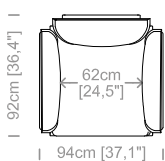

Poltrona.
Armchair.