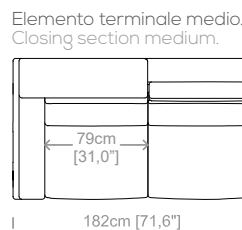

**Dimensioni:** seduta altezza 45cm e profondità 65cm, braccio altezza 68cm e larghezza 15cm.

**Structure:** iron, wood agglomerate and fiber, covered by resin-treated fabric.

**Padding:** seat cushions in non deformable polyurethane foam density 30Kg/m<sup>3</sup>, covered by resin-treated fabric. Back and armrests cushions in non deformable polyurethane foam, covered by polyester fiber.

**Dimensions:** seat height 17,7" and depth 25,6", armrest height 26,7" and width 6".

Cuscini schienale e braccioli inclusi.  
Back and armrests cushions included.  
Le misure sono espresse in centimetri e [pollici].  
All dimensions are in centimeters and [inches].

**Dimensioni:** seduta altezza 44cm e profondità 56cm, braccio altezza 59cm e larghezza 26cm.

**Structure:** in solid fir, plywood, wood agglomerate and fiber, completely covered by resin-treated fabric.

**Dimensions:** seat height 17,3" and depth 22", armrest height 23,2" and width 10,2".

Le misure sono espresse in centimetri e [pollici].  
All dimensions are in centimeters and [inches].

Le illustrazioni hanno valore indicativo. Aurora S.r.l. si riserva il diritto di apportare eventuali modifiche per migliorare i propri prodotti.  
The illustrations are indicative. Aurora S.r.l. reserves the right to make any changes to improve their products.