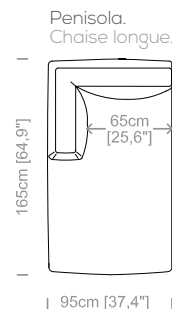

**Dimensions:** seat height 16,5" and depth 21,2", armrest height 29,5" and width 7,9".

Le misure sono espresse in centimetri e [pollici].  
All dimensions are in centimeters and [inches].

Le illustrazioni hanno valore indicativo. Aurora S.r.l. si riserva il diritto di apportare eventuali modifiche per migliorare i propri prodotti.  
The illustrations are indicative. Aurora S.r.l. reserves the right to make any changes to improve their products.

**Dimensioni:** seduta altezza 42cm e profondità 65cm, braccio altezza 64cm e larghezza 24cm.

**Structure:** in solid fir, wood agglomerate and fiber, completely covered by resin-treated fabric.

**Padding:** seat in non deformable polyurethane foam density 30Kg/m<sup>3</sup>, covered by polyester fiber. Backrest in non deformable polyurethane foam density 40Kg/m<sup>3</sup>, covered by polyester fiber.

**Suspensions:** elastic belts.

**Feet:** plastic feet, height 0,8".

**Cover:** in fabric, microfiber, artificial leather, partly removable. Available in real leather.

**Dimensions:** seat height 15,1" and depth 26", armrest height 27,5" and width 11,8".

Le misure sono espresse in centimetri e [pollici].  
All dimensions are in centimeters and [inches].

Le illustrazioni hanno valore indicativo. Aurora S.r.l. si riserva il diritto di apportare eventuali modifiche per migliorare i propri prodotti.  
The illustrations are indicative. Aurora S.r.l. reserves the right to make any changes to improve their products.