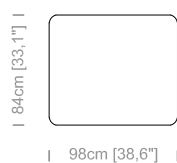

Pouf.
Footstool.