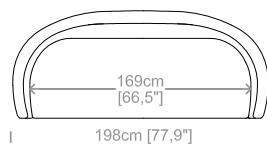

Divano 3 posti.
3 seater sofa.