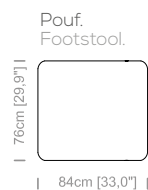

Le illustrazioni hanno valore indicativo. Aurora S.r.l. si riserva il diritto di apportare eventuali modifiche per migliorare i propri prodotti.
The illustrations are indicative. Aurora S.r.l. reserves the right to make any changes to improve their products.