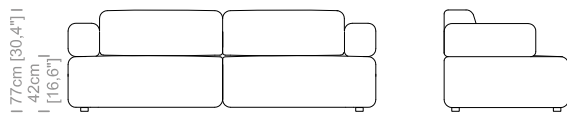

BARDO

SOFA

Design: F. Zanier

Struttura: in massello di abete, agglomerato di legno e fibra, rivestita in tessuto resinato.

Imbottiture: seduta in poliuretano espanso indeformabile densità 30Kg/m³, rivestita in fibra di poliestere. Schienale in poliuretano espanso indeformabile densità 40Kg/m³, rivestito in fibra di poliestere.

Molleggio: cinghie elastiche.

Piedini: in plastica, altezza 3cm.

Rivestimento: in tessuto, microfibra, ecopelle, completamente sfoderabile. Disponibile in vera pelle (rivest. cuscini sfoderabile).

Dimensioni: seduta altezza 42cm e profondità 65cm, braccio altezza 64cm e larghezza 24cm.

Structure: in solid fir, wood agglomerate and fiber, completely covered by resin-treated fabric.

Padding: seat in non deformable polyurethane foam density 30Kg/m³, covered by polyester fiber. Backrest in non deformable polyurethane foam density 40Kg/m³, covered by polyester fiber.

Suspensions: elastic belts.

Feet: plastic feet, height 1.2".

Cover: in fabric, microfiber, artificial leather, completely removable. Available in real leather (removable cushions covers).

Dimensions: seat height 16.5" and depth 25.6", armrest height 25.2" and width 9.4".