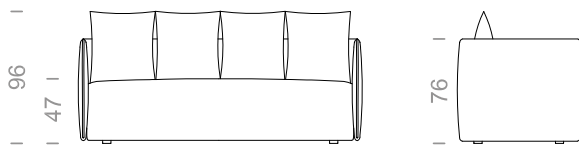

ONIRO

SOFA BED

Design: Aurora design dept.

Struttura: in massello di abete, agglomerato di legno e fibra, rivestita in tessuto resinato.

Imbottiture: cuscini seduta in poliuretano espanso indeformabile densità 30Kg/m³, rivestiti in fibra di poliestere. Schienale in vera piuma d'oca sterilizzata e particelle di poliuretano, rivestito in tela antipiùma.

Molleggio: doghe in legno.

Letto: struttura in acciaio con doghe in legno. Doppio materasso singolo in schiuma di poliuretano altezza 12cm.

Piedini: in acciaio.

Rivestimento: in tessuto, microfibra, ecopelle, completamente sfoderabile. Disponibile in vera pelle (rivest. cuscini sfoderabile).

Dimensioni: Seduta altezza 47cm, braccio altezza 76cm e larghezza 5cm.

Structure: in solid fir, wood agglomerate and fiber, completely covered by resin-treated fabric.

Padding: seat cushions in non deformable polyurethane foam density 30Kg/m³, covered by polyester fiber. Backrest in sterilized goose feathers and polyester particles, covered by feather-proof fabric.

Suspensions: wooden slats.

Bed: steel structure with wooden slats. 2 single polyurethane foam mattresses, height 4,7".

Feet: steel feet.

Cover: in fabric, microfiber, artificial leather, completely removable. Available in real leather (removable cushions covers).

Dimensions: seat height 18,7", armrest height 30" and width 2".