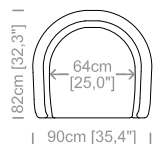

Poltrona.
Armchair.