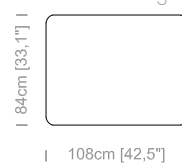

Pouf grande.
Footstool large.