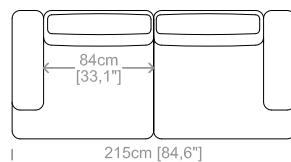

Divano 3 posti.
3 seater sofa.