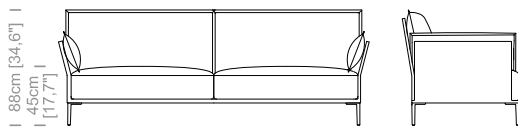

LOGICO

SOFA

Design: Studio02

Struttura: in ferro, agglomerato di legno e fibra, rivestita in tessuto resinato.

Imbottiture: cuscini seduta in poliuretano espanso indeformabile densità 30Kg/m³, rivestiti in tessuto resinato. Cuscini schienale e braccioli in poliuretano espanso indeformabile, rivestiti in fibra di poliestere.

Molleggio: cinghie elastiche.

Piedini: antiscivolo, in acciaio, con finitura cromo lucido o cromo nero, altezza 17cm.

Rivestimento: in tessuto, microfibra, ecopelle, completamente sfoderabile. Disponibile in vera pelle (rivest. cuscini sfoderabile).

Dimensioni: seduta altezza 45cm e profondità 65cm, braccio altezza 68cm e larghezza 15cm.

Structure: iron, wood agglomerate and fiber, covered by resin-treated fabric.

Padding: seat cushions in non deformable polyurethane foam density 30Kg/m³, covered by resin-treated fabric. Back and armrests cushions in non deformable polyurethane foam, covered by polyester fiber.

Suspensions: elastic belts.

Feet: antislip steel feet, available in polished chrome or black chrome finish, height 6,7".

Cover: in fabric, microfiber, artificial leather, completely removable. Available in real leather (removable cushions covers).

Dimensions: seat height 17,7" and depth 25,6", armrest height 26,7" and width 6".