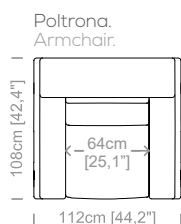

**Dimensioni:** seduta altezza 45cm e profondità 65cm, braccio altezza 68cm e larghezza 15cm.

**Structure:** iron, wood agglomerate and fiber, covered by resin-treated fabric.

**Padding:** seat cushions in non deformable polyurethane foam density 30Kg/m<sup>3</sup>, covered by resin-treated fabric. Back and armrests cushions in non deformable polyurethane foam, covered by polyester fiber.

**Dimensions:** seat height 17,7" and depth 25,6", armrest height 26,7" and width 6".

Cuscini schienale e braccioli inclusi.  
Back and armrests cushions included.  
Le misure sono espresse in centimetri e [pollici].  
All dimensions are in centimeters and [inches].

**Dimensioni:** seduta altezza 44cm e profondità 56cm, braccio altezza 59cm e larghezza 26cm.

**Structure:** in solid fir, plywood, wood agglomerate and fiber, completely covered by resin-treated fabric.

**Dimensions:** seat height 17,3" and depth 22", armrest height 23,2" and width 10,2".

Le misure sono espresse in centimetri e [pollici].  
All dimensions are in centimeters and [inches].

Le illustrazioni hanno valore indicativo. Aurora S.r.l. si riserva il diritto di apportare eventuali modifiche per migliorare i propri prodotti.  
The illustrations are indicative. Aurora S.r.l. reserves the right to make any changes to improve their products.