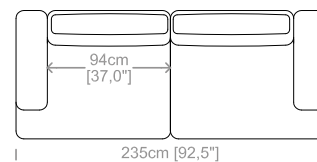

**Dimensioni:** seduta altezza 42cm e profondità 54cm, braccio altezza 75cm e larghezza 20cm.

**Structure:** in solid fir, plywood, wood agglomerate and fiber, completely covered by resin-treated fabric.

**Dimensioni:** seduta altezza 42cm e profondità 65cm, braccio altezza 64cm e larghezza 24cm.

**Structure:** in solid fir, wood agglomerate and fiber, completely covered by resin-treated fabric.

**Padding:** seat in non deformable polyurethane foam density 30Kg/m<sup>3</sup>, covered by polyester fiber. Backrest in non deformable polyurethane foam density 40Kg/m<sup>3</sup>, covered by polyester fiber.

**Suspensions:** elastic belts.

**Feet:** plastic feet, height 1.2".

**Cover:** in fabric, microfiber, artificial leather, completely removable. Available in real leather (removable cushions covers).

**Dimensions:** seat height 16.5" and depth 25.6", armrest height 25.2" and width 9.4".

Le misure sono espresse in centimetri e [pollici].  
All dimensions are in centimeters and [inches].

Divano 2 posti.  
2 seater sofa.

Divano 3 posti.  
3 seater sofa.

Divano 4 posti.  
4 seater sofa.

Elemento terminale piccolo.  
Closing section small.