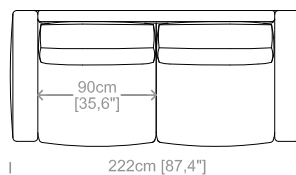

Divano 3 posti.
3 seater sofa.