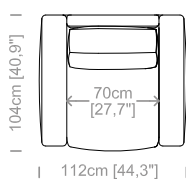

Poltrona.
Armchair.