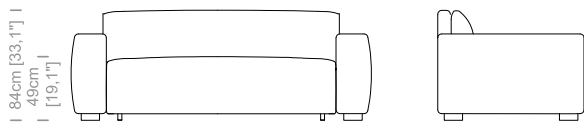

**Dimensions:** seat height 19.1" and depth 23.6", armrest height 26," and width 10.2".

Le misure sono espresse in centimetri e [pollici].  
All dimensions are in centimeters and [inches].

Base letto 90cm, mat. 70cm  
Bed base [35.4"], mat. [27.5"]