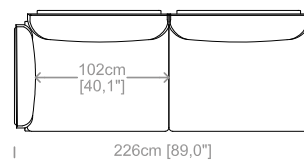

Elemento terminale grande.
Closing section large.