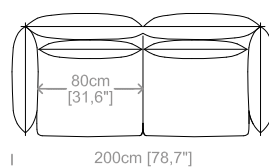

Divano 3 posti.
3 seater sofa.