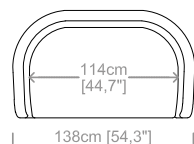

Poltrona grande.
Armchair large.