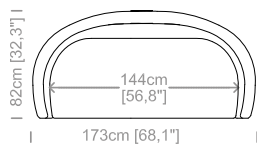

Le misure sono espresse in centimetri e [pollici].
All dimensions are in centimeters and [inches].

Divano 2 posti.
2 seater sofa.