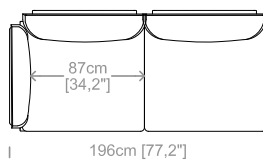

Elemento terminale medio.
Closing section medium.