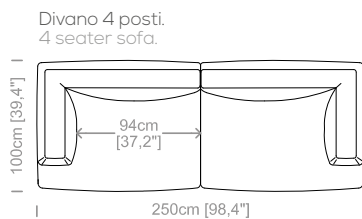

**Dimensioni:** seduta altezza 42cm e profondità 54cm, braccio altezza 75cm e larghezza 20cm.

**Structure:** in solid fir, plywood, wood agglomerate and fiber, completely covered by resin-treated fabric.

**Dimensioni:** seduta altezza 42cm e profondità 65cm, braccio altezza 64cm e larghezza 24cm.

**Structure:** in solid fir, wood agglomerate and fiber, completely covered by resin-treated fabric.

**Padding:** seat in non deformable polyurethane foam density 30Kg/m<sup>3</sup>, covered by polyester fiber. Backrest in non deformable polyurethane foam density 40Kg/m<sup>3</sup>, covered by polyester fiber.

**Suspensions:** elastic belts.

**Feet:** plastic feet, height 0,8".

**Cover:** in fabric, microfiber, artificial leather, partly removable. Available in real leather.

**Dimensions:** seat height 15,1" and depth 26", armrest height 27,5" and width 11,8".

Le misure sono espresse in centimetri e [pollici].  
All dimensions are in centimeters and [inches].

Le illustrazioni hanno valore indicativo. Aurora S.r.l. si riserva il diritto di apportare eventuali modifiche per migliorare i propri prodotti.  
The illustrations are indicative. Aurora S.r.l. reserves the right to make any changes to improve their products.