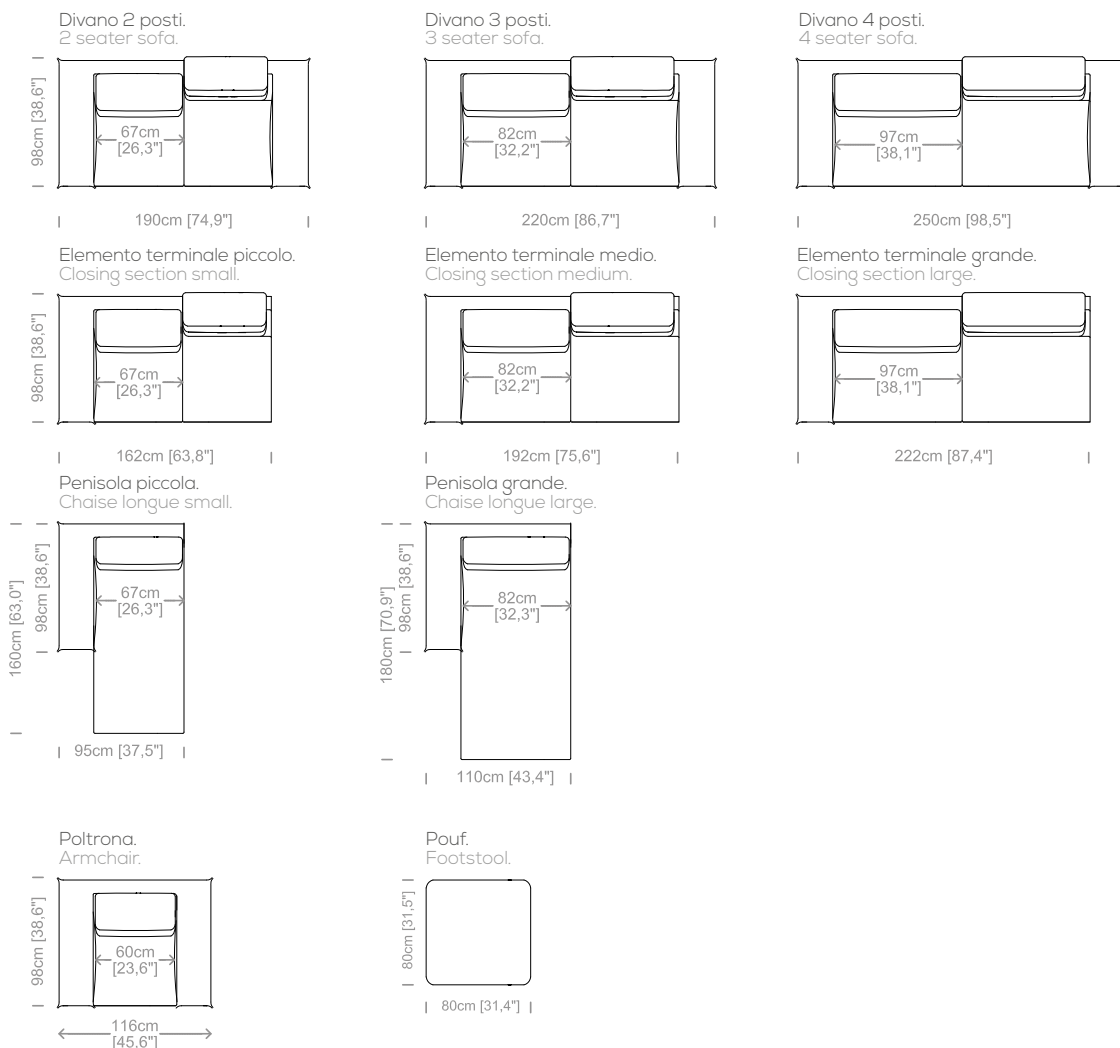

Cuscini schienale inclusi.
Back cushions included.
Le misure sono espresse in centimetri e [pollici].
All dimensions are in centimeters and [inches].