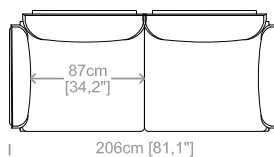

Divano 3 posti.
3 seater sofa.