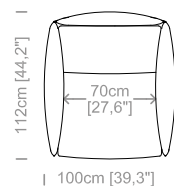

Poltrona.
Armchair.