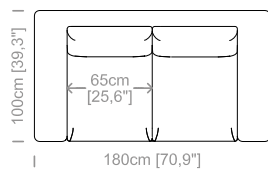

**Dimensioni:** seduta altezza 44cm e profondità 56cm, braccio altezza 59cm e larghezza 26cm.

**Structure:** in solid fir, plywood, wood agglomerate and fiber, completely covered by resin-treated fabric.

**Dimensions:** seat height 17,3" and depth 22", armrest height 23,2" and width 10,2".

Le misure sono espresse in centimetri e [pollici].  
All dimensions are in centimeters and [inches].

Le illustrazioni hanno valore indicativo. Aurora S.r.l. si riserva il diritto di apportare eventuali modifiche per migliorare i propri prodotti.  
The illustrations are indicative. Aurora S.r.l. reserves the right to make any changes to improve their products.

**Dimensioni:** seduta altezza 42cm e profondità 59cm, braccio altezza 70cm e larghezza 25cm.

**Structure:** in solid fir, wood agglomerate and fiber, completely covered by resin-treated fabric.

**Padding:** seat in non deformable polyurethane foam density 30Kg/m<sup>3</sup>, covered by polyester fiber. Back cushions in sterilized goose feathers and polyester particles, covered by feather-proof fabric.

**Dimensions:** seat height 16,5" and depth 23,2", armrest height 27,5" and width 9,8".

Le misure sono espresse in centimetri e [pollici].  
All dimensions are in centimeters and [inches].

Divano 2 posti.  
2 seater sofa.