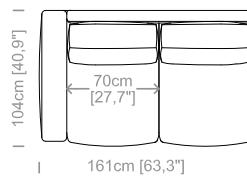

**Dimensioni:** seduta altezza 42cm e profondità 65cm, braccio altezza 64cm e larghezza 24cm.

**Structure:** in solid fir, wood agglomerate and fiber, completely covered by resin-treated fabric.

**Padding:** seat in non deformable polyurethane foam density 30Kg/m<sup>3</sup>, covered by polyester fiber. Backrest in non deformable polyurethane foam density 40Kg/m<sup>3</sup>, covered by polyester fiber.

**Dimensioni:** seduta altezza 45cm e profondità 62cm, braccio altezza 59cm e larghezza 21cm.

**Structure:** in solid fir, plywood, wood agglomerate and fiber, completely covered by resin-treated fabric.

**Suspensions:** elastic belts.

**Feet:** plastic feet, height 1,6".

**Cover:** in fabric, microfiber, artificial leather, completely removable. Available in real leather (removable cushions covers).

**Dimensions:** seat height 17,7" and depth 24,4", armrest height 23,2" and width 8,3".

Le misure sono espresse in centimetri e [pollici].  
All dimensions are in centimeters and [inches].

Divano 2 posti.  
2 seater sofa.

Divano 3 posti.  
3 seater sofa.

Divano 4 posti.  
4 seater sofa.

Elemento terminale piccolo.  
Closing section small.