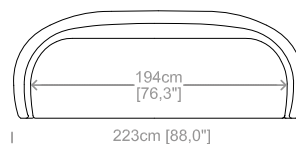

Divano 4 posti.
4 seater sofa.