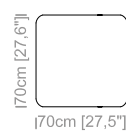

Pouf.
Footstool.