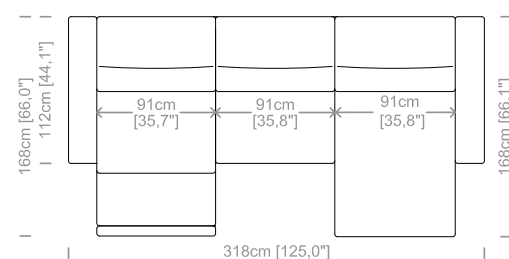

Divano 3 posti con penisola.
3 seater sofa with chaise longue.