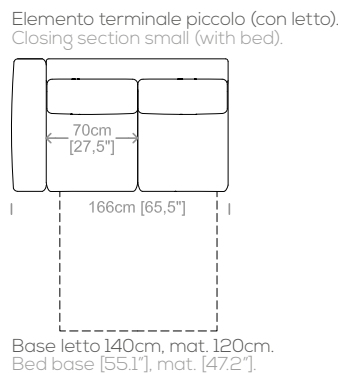

Dimensioni: Seduta altezza 47cm e profondità 58cm, braccio altezza 68cm e larghezza 26cm.

Structure: in solid fir, wood agglomerate and fiber, completely covered by resin-treated fabric.

Padding: seat cushions in non deformable polyurethane foam density 30Kg/m³, covered by polyester fiber. Backrest in sterilized goose feathers and polyester particles, covered by feather-proof fabric.

Dimensions: seat height 18.7" and depth 22.8", armrest height 26.8" and width 10.2".

Le misure sono espresse in centimetri e [pollici].
All dimensions are in centimeters and [inches].

Le illustrazioni hanno valore indicativo. Aurora S.r.l. si riserva il diritto di apportare eventuali modifiche per migliorare i propri prodotti.
The illustrations are indicative. Aurora S.r.l. reserves the right to make any changes to improve their products.