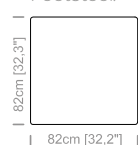

Pouf.
Footstool.