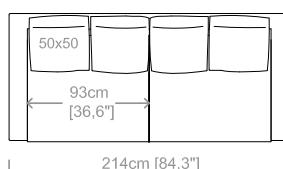

Divano 3 posti.
3 seater sofa.