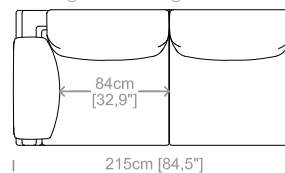

Elemento terminale grande.
Closing section large.