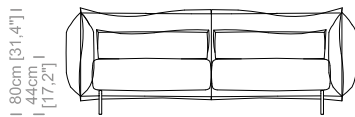

Dimensioni: seduta altezza 44cm e profondità 52cm (con cuscini lombari), braccio altezza 80cm e larghezza 20cm.

Structure: in solid fir, plywood, fiber, completely covered by resin-treated fabric.

Padding: seat in non deformable polyurethane foam density 30kg/m³, covered by resin-treated fabric. Backrest and lumbar cushions in non deformable polyurethane foam, covered by polyester fiber.

Dimensions: seat height 17,2" and depth 20,5" (with lumbar cushions), armrest height 31,4" and width 7,8".

Cuscini lombari inclusi.
Lumbar cushions included.
Le misure sono espresse in centimetri e [pollici].
All dimensions are in centimeters and [inches].