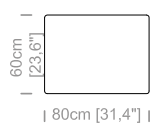

Pouf.
Footstool.