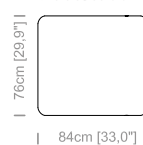

Pouf.
Footstool.