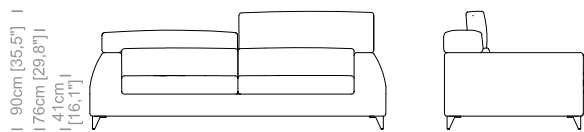

MIRO

SOFA

Design: Aurora design dept.

Struttura: in massello di abete, multistrato, agglomerato di legno e fibra, rivestita in tessuto resinato.

Imbottiture: cuscini seduta e poggiatesta in poliuretano espanso indeformabile densità 30Kg/m³, rivestiti in fibra di poliestere. Cuscini lombari in vera piuma d'oca sterilizzata e fiberfill, rivestiti in tela antipiuma.

Molleggio: cinghie elastiche.

Piedini: antiscivolo, in acciaio, con finitura cromo lucido o cromo nero, altezza 10cm.

Rivestimento: in tessuto, microfibra, ecopelle, completamente sfoderabile. Disponibile in vera pelle (rivest. cuscini sfoderabile).

Dimensioni: seduta altezza 44cm e profondità 56cm, braccio altezza 59cm e larghezza 26cm.

Structure: in solid fir, plywood, wood agglomerate and fiber, completely covered by resin-treated fabric.

Padding: seat cushions and headrest in non deformable polyurethane foam density 30Kg/m³, covered by polyester fiber. Lumbar cushions in sterilized goose feathers and fiberfill, covered by feather-proof fabric.

Suspensions: elastic belts.

Feet: antislip steel feet, available in polished chrome or black chrome finish, height 4".

Cover: in fabric, microfiber, artificial leather, completely removable. Available in real leather (removable cushions covers).

Dimensions: seat height 17,3" and depth 22", armrest height 23,2" and width 10,2".

Le misure sono espresse in centimetri e [pollici].
All dimensions are in centimeters and [inches].