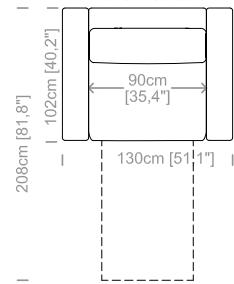

Poltrona-letto.
Armchair-bed.

Base letto 90cm, mat. 70cm.
Bed base [35.4"], mat. [27.6"]