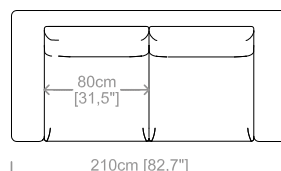

Divano 3 posti.
3 seater sofa.