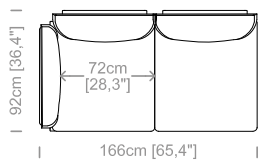

Elemento terminale piccolo.
Closing section small.