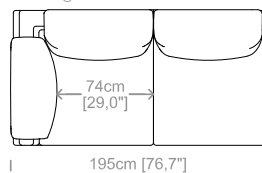

Elemento terminale medio.
Closing section medium.