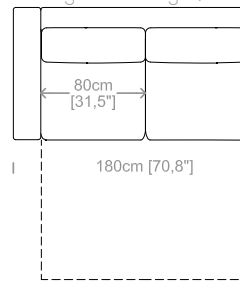

Elemento terminale grande (con letto).
Closing section large (with bed).

Base letto 160cm, mat. 140cm.
Bed base [63"], mat. [55.1"]