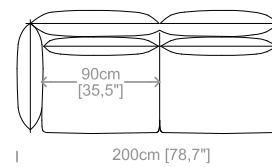

Elemento terminale grande.
Closing section large.