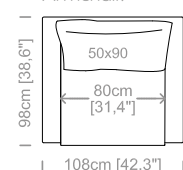

Poltrona.
Armchair.