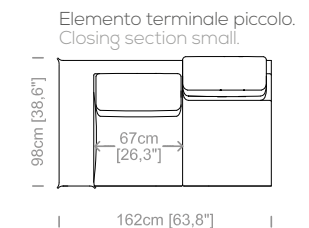

Le illustrazioni hanno valore indicativo. Aurora S.r.l. si riserva il diritto di apportare eventuali modifiche per migliorare i propri prodotti.
The illustrations are indicative. Aurora S.r.l. reserves the right to make any changes to improve their products.