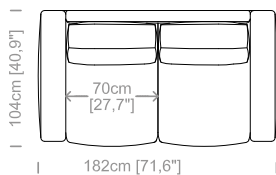

Suspensions: elastic belts.

Feet: plastic feet, height 1,6".

Cover: in fabric, microfiber, artificial leather, completely removable. Available in real leather (removable cushions covers).

Dimensions: seat height 17,7" and depth 24,4", armrest height 23,2" and width 8,3".

Le misure sono espresse in centimetri e [pollici].
All dimensions are in centimeters and [inches].

Divano 2 posti.
2 seater sofa.

Divano 3 posti.
3 seater sofa.

Divano 4 posti.
4 seater sofa.

Elemento terminale piccolo.
Closing section small.