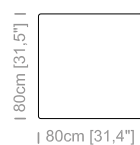

Pouf.
Footstool.