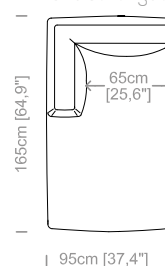

Penisola.
Chaise longue.