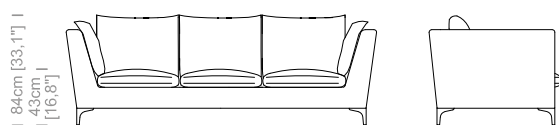

Dimensioni: seduta altezza 42cm e profondità 54cm, braccio altezza 75cm e larghezza 20cm.

Structure: in solid fir, plywood, wood agglomerate and fiber, completely covered by resin-treated fabric.

Padding: seat cushions in non deformable polyurethane foam density 30Kg/m³. Back and armrest cushions in sterilized goose feathers and polyester particles, covered by feather-proof fabric.

Dimensions: seat height 16,5" and depth 21,2", armrest height 29,5" and width 7,9".

Le misure sono espresse in centimetri e [pollici].
All dimensions are in centimeters and [inches].

Le illustrazioni hanno valore indicativo. Aurora S.r.l. si riserva il diritto di apportare eventuali modifiche per migliorare i propri prodotti.
The illustrations are indicative. Aurora S.r.l. reserves the right to make any changes to improve their products.