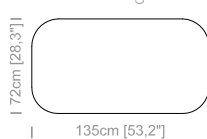

Pouf grande.
Footstool large.