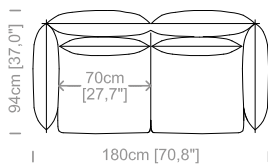

Cuscini lombari inclusi.
Lumbar cushions included.
Le misure sono espresse in centimetri e [pollici].
All dimensions are in centimeters and [inches].

Divano 2 posti.
2 seater sofa.