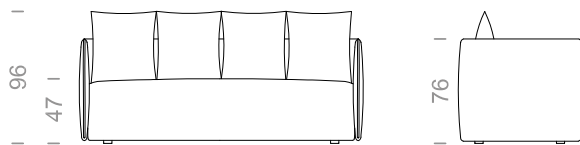

ONIRO

SOFA BED

Design: Aurora design dept.

Struttura: in massello di abete, agglomerato di legno e fibra, rivestita in tessuto resinato.

Imbottiture: cuscini seduta in poliuretano espanso indeformabile densità 30Kg/m³, rivestiti in fibra di poliestere. Schienale in vera piuma d'oca sterilizzata e particelle di poliuretano, rivestito in tela antipiùma.

Molleggio: doghe in legno.

Letto: struttura in acciaio con doghe in legno. Doppio materasso singolo in schiuma di poliuretano altezza 12cm.

Piedini: in acciaio.

Rivestimento: in tessuto, microfibra, ecopelle, completamente sfoderabile. Disponibile in vera pelle (rivest. cuscini sfoderabile).

Dimensioni: Seduta altezza 47cm, braccio altezza 76cm e larghezza 5cm.

Structure: in solid fir, wood agglomerate and fiber, completely covered by resin-treated fabric.

Padding: seat cushions in non deformable polyurethane foam density 30Kg/m³, covered by polyester fiber. Backrest in sterilized goose feathers and polyester particles, covered by feather-proof fabric.

Suspensions: wooden slats.

Bed: steel structure with wooden slats. 2 single polyurethane foam mattresses, height 4,7".

Feet: steel feet.

Cover: in fabric, microfiber, artificial leather, completely removable. Available in real leather (removable cushions covers).

Dimensions: seat height 18,7", armrest height 30" and width 2".