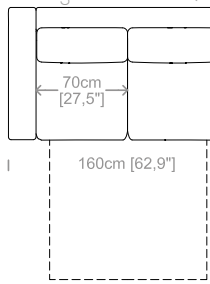

Elemento terminale piccolo (con letto).
Closing section small (with bed).

Base letto 140cm, mat. 120cm.
Bed base [55.1"], mat. [47.2"]