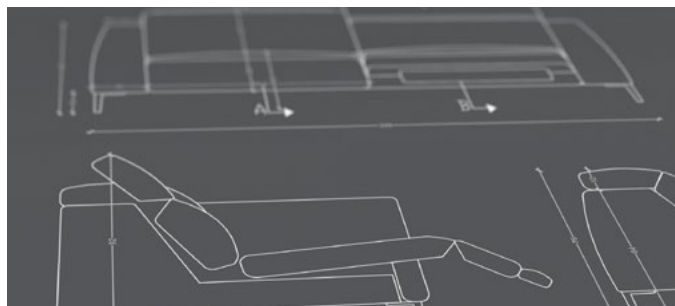

INNOVAZIONE

Un continuo impegno di Aurora è dedicato alle attività di ricerca e sviluppo, una costante innovazione tecnologica e ricerca di materie prime, componentistica e meccaniche sempre all'avanguardia per dare ai propri prodotti una qualità che possa durare nel tempo. Grazie alla collaborazione dell'ufficio progettazione con designer e creativi, Aurora sviluppa modelli originali, dalle soluzioni pratiche ed innovative. Ogni prodotto unisce grande creatività, il massimo della qualità e cura dei dettagli, con l'obiettivo di offrire ai rivenditori più qualificati del settore una collezione di prodotti unici e al passo coi tempi.

INNOVATION

A continued commitment of Aurora is research and development, constant technological innovation and a continued quest for innovative raw materials, components and mechanical parts, to provide our products with long-lasting quality. Thanks to the collaboration of the design office with designers and creative artists, Aurora develops original models, offering practical and innovative solutions. Every product combines great creativity, top quality and attention to detail, with the aim to provide the most qualified retailers in the industry with a unique and up to date collection.

INNOVATION

Aurora engagiert sich kontinuierlich im Bereich der Forschung und Entwicklung, der technologischen Innovation und widmet sich der ständigen Suche nach Rohstoffen, Bauteilproduktion und Mechaniken der Avantgarde, um den eigenen Produkten eine hohe Qualität zu verleihen, damit sie lange in der Zeit haltbar sind. Dank der Zusammenarbeit mit Designern und Gestaltern entwickelt Aurora originelle Modelle mit praktischen und innovativen Lösungen. Jedes Produkt vereint große Kreativität, die höchste Qualität und Liebe zum Detail mit dem Ziel, den qualifiziertesten Einzelhändler der Branche eine Sammlung an einzigartigen und Produkten up-to-date anzubieten.

ИННОВАЦИЯ

Фирма Ауорога непрерывно работает над исследованием и разработкой технологических инноваций и поиском инновационного сырья, передовых компонентов и механических частей, с целью обеспечения качества в длительном периоде. Благодаря сотрудничеству конструкторского бюро с дизайнерами и художниками, фирма Ауорога разрабатывает оригинальные модели и предлагает практические и инновационные решения. Каждый продукт сочетает в себе творчество и инновации, высокое качество и внимание к деталям, чтобы предложить квалифицированным дистрибьюторам фирмы уникальную и актуальную коллекцию.

QUALITÀ ITALIANA

Da sempre Aurora produce con cura e dedizione, partendo solo da componenti e materiali di produzione nazionale, che rispettano i più elevati standard qualitativi: dai meccanismi, alle sospensioni, gomme ed imbottiture, fino ai rivestimenti esterni in tessuto e pelle. Tutti i prodotti sono lavorati artigianalmente, e prendono forma passando da mani esperte in ogni fase della lavorazione, dalla realizzazione dei fusti, alla cucitura, all'assemblaggio e imballaggio. I prodotti vengono tutti sottoposti ad un accurato sistema di controllo di qualità interno. Il risultato è la qualità di prodotti "100% made in Italy".

ITALIAN QUALITY

Aurora has always produced its products with care and dedication, starting exclusively with domestically produced components and materials, which meet the highest quality standards: from the mechanisms, suspensions and rubber parts, to the outer fabric and leather covers. All products are handcrafted and shaped by skilled hands through every phase of the process, from the creation of the frames, to sewing, assembly and packaging. The products are all subjected to a rigorous internal quality control system. The result is a product quality "100% made in Italy".