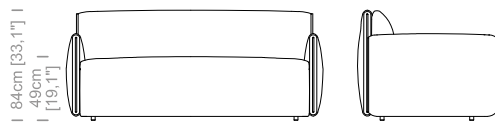

Imbottiture: Seduta in poliuretano espanso indeformabile densità 30Kg/m³, rivestita in fibra di poliestere. Schienale in poliuretano espanso indeformabile densità 40Kg/m³, rivestito in fibra di poliestere.

Molleggio: cinghie elastiche.

Letto: meccanismo anta ribalta in acciaio con rete in acciaio e cinghie elastiche. Materasso in schiuma di poliuretano altezza 18cm.

Piedini: in plastica, altezza 5cm.

Rivestimento: in tessuto, microfibra, ecopelle, completamente sfoderabile. Disponibile in vera pelle (rivest. cuscini sfoderabile).

Dimensioni: seduta altezza 47cm e profondità 64cm, braccio altezza 67cm e larghezza 15cm.

Structure: in solid fir, plywood, wood agglomerate and fiber, completely covered by resin-treated fabric.

Padding: seat in non deformable polyurethane foam density 30kg/m³, covered by polyester fiber. Back in non deformable polyurethane foam density 40kg/m³, covered by polyester fiber.

Suspensions: elastic belts.

Bed: pull out steel mechanism with steel net and elastic straps. Polyurethane foam mattress, height 7".

Feet: plastic feet, height 2".

Cover: in fabric, microfiber, artificial leather, completely removable. Available in real leather (removable cushions covers).

Dimensions: seat height 19.1" and depth 25.2", armrest height 26.4" and width 5.9".