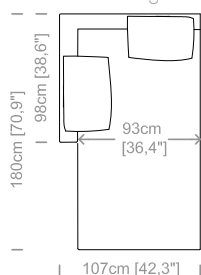

Penisola media.
Chaise longue medium.