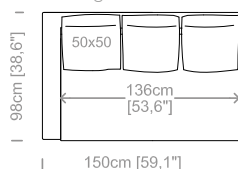

Elemento terminale piccolo.
Closing section small.