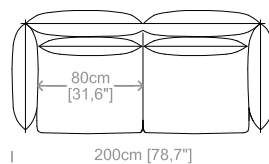

Divano 3 posti.
3 seater sofa.