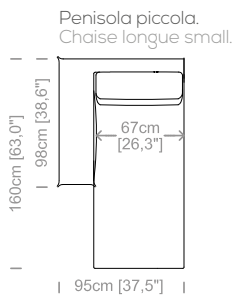

Suspensions: elastic belts.

Feet: plastic feet, height 0,8".

Cover: in fabric, microfiber, artificial leather, completely removable. Available in real leather (removable cushions covers).

Dimensions: seat height 16,5" and depth 25,6"/20,5", armrest height 26,8" and width 11".

Cuscini schienale inclusi.
Back cushions included.
Le misure sono espresse in centimetri e [pollici].
All dimensions are in centimeters and [inches].

Le illustrazioni hanno valore indicativo. Aurora S.r.l. si riserva il diritto di apportare eventuali modifiche per migliorare i propri prodotti.
The illustrations are indicative. Aurora S.r.l. reserves the right to make any changes to improve their products.

Dimensioni: seduta altezza 46cm e profondità 66cm, braccio altezza da 53cm a 68cm e larghezza 12cm.

Structure: in solid fir, plywood, fiber, completely covered by resin-treated fabric.

Padding: seat in non deformable polyurethane foam density 30Kg/m³, covered by polyester fiber. Backrest in polyurethane foam density 25kg/m³, covered by polyester fiber.

Dimensions: seat height 18" and dept 26", armrest height from 21" to 26,7" and width 4,7".

Le misure sono espresse in centimetri e [pollici].
All dimensions are in centimeters and [inches].

Divano 2 posti.
2 seater sofa.