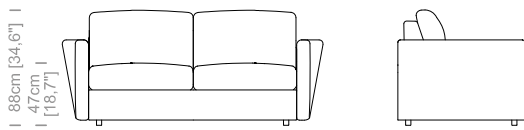

Imbottiture: cuscini seduta in poliuretano espanso indeformabile densità 30Kg/m³, rivestiti in fibra di poliestere. Schienale in vera piuma d'oca sterilizzata e particelle di poliuretano, rivestito in tela antipiuma.

Molleggio: cinghie elastiche.

Letto: meccanismo in acciaio a 2 pieghe con rete in acciaio e cinghie elastiche. Materasso in schiuma di poliuretano altezza 14cm.

Piedini: in legno, altezza 5cm.

Rivestimento: in tessuto, microfibra, ecopelle, completamente sfoderabile. Disponibile in vera pelle (rivest. cuscini sfoderabile).

Dimensioni: Seduta altezza 47cm e profondità 58cm, braccio altezza 65cm e larghezza 20cm.

Structure: in solid fir, wood agglomerate and fiber, completely covered by resin-treated fabric.

Padding: seat cushions in non deformable polyurethane foam density 30Kg/m³, covered by polyester fiber. Backrest in sterilized goose feathers and polyester particles, covered by feather-proof fabric.

Suspensions: elastic belts.

Bed: 2 fold steel mechanism with steel net and elastic straps. Polyurethane foam mattress, height 5.5".

Feet: wooden feet, height 2".

Cover: in fabric, microfiber, artificial leather, completely removable. Available in real leather (removable cushions covers).

Dimensions: seat height 18.7" and depth 22.8", armrest height 26.8" and width 7.8".