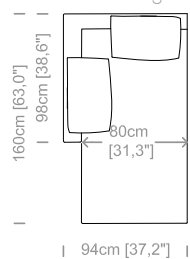

Penisola piccola.
Chaise longue small.