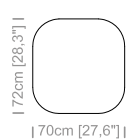

Pouf.
Footstool.