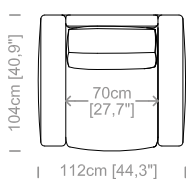

Poltrona.
Armchair.