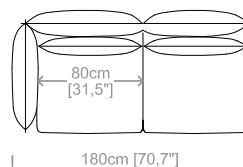

Elemento terminale medio.
Closing section medium.