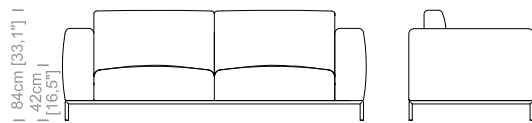

Dimensioni: seduta altezza 44cm e profondità 56cm, braccio altezza 59cm e larghezza 26cm.

Structure: in solid fir, plywood, wood agglomerate and fiber, completely covered by resin-treated fabric.

Padding: seat cushions and headrest in non deformable polyurethane foam density 30Kg/m³, covered by polyester fiber. Lumbar cushions in sterilized goose feathers and fiberfill, covered by feather-proof fabric.

Dimensioni: seduta altezza 42cm e profondità 59cm, braccio altezza 70cm e larghezza 25cm.

Structure: in solid fir, wood agglomerate and fiber, completely covered by resin-treated fabric.

Padding: seat in non deformable polyurethane foam density 30Kg/m³, covered by polyester fiber. Back cushions in sterilized goose feathers and polyester particles, covered by feather-proof fabric.

Dimensions: seat height 16,5" and depth 23,2", armrest height 27,5" and width 9,8".

Le misure sono espresse in centimetri e [pollici].
All dimensions are in centimeters and [inches].

Divano 2 posti.
2 seater sofa.