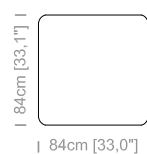

Pouf.
Footstool.