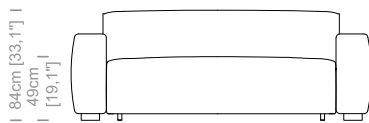

Imbottiture: Seduta in poliuretano espanso indeformabile densità 30Kg/m³, rivestita in fibra di poliestere. Schienale in poliuretano espanso indeformabile densità 40Kg/m³, rivestito in fibra di poliestere.

Molleggio: cinghie elastiche.

Letto: meccanismo anta ribalta in acciaio con rete in acciaio e cinghie elastiche. Materasso in schiuma di poliuretano altezza 18cm.

Piedini: in plastica, altezza 5cm.

Rivestimento: in tessuto, microfibra, ecopelle, completamente sfoderabile. Disponibile in vera pelle (rivest. cuscini sfoderabile).

Dimensioni: seduta altezza 49cm e profondità 64cm, braccio altezza 66cm e larghezza 26cm.

Structure: in solid fir, plywood, wood agglomerate and fiber, completely covered by resin-treated fabric.

Padding: seat in non deformable polyurethane foam density 30Kg/m³, covered by polyester fiber. Back in non deformable polyurethane foam density 40Kg/m³, covered by polyester fiber.

Suspensions: elastic belts.

Bed: pull out steel mechanism with steel net and elastic straps. Polyurethane foam mattress, height 7".

Feet: plastic feet, height 2".

Cover: in fabric, microfiber, artificial leather, completely removable. Available in real leather (removable cushions covers).

Dimensions: seat height 19.1" and depth 23.6", armrest height 26," and width 10.2".