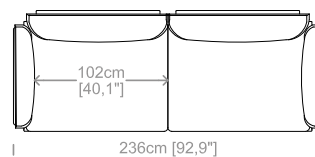

Divano 4 posti.
4 seater sofa.