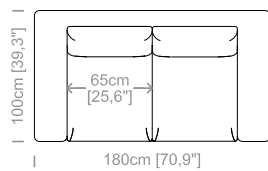

Dimensioni: seduta altezza 44cm e profondità 56cm, braccio altezza 59cm e larghezza 26cm.

Structure: in solid fir, plywood, wood agglomerate and fiber, completely covered by resin-treated fabric.

Padding: seat cushions and headrest in non deformable polyurethane foam density 30Kg/m³, covered by polyester fiber. Lumbar cushions in sterilized goose feathers and fiberfill, covered by feather-proof fabric.

Dimensions: seat height 17,3" and depth 22", armrest height 23,2" and width 10,2".

Le misure sono espresse in centimetri e [pollici].
All dimensions are in centimeters and [inches].

Le illustrazioni hanno valore indicativo. Aurora S.r.l. si riserva il diritto di apportare eventuali modifiche per migliorare i propri prodotti.
The illustrations are indicative. Aurora S.r.l. reserves the right to make any changes to improve their products.

Dimensioni: seduta altezza 42cm e profondità 59cm, braccio altezza 70cm e larghezza 25cm.

Structure: in solid fir, wood agglomerate and fiber, completely covered by resin-treated fabric.

Padding: seat in non deformable polyurethane foam density 30Kg/m³, covered by polyester fiber. Back cushions in sterilized goose feathers and polyester particles, covered by feather-proof fabric.

Dimensions: seat height 16,5" and depth 23,2", armrest height 27,5" and width 9,8".

Le misure sono espresse in centimetri e [pollici].
All dimensions are in centimeters and [inches].

Divano 2 posti.
2 seater sofa.