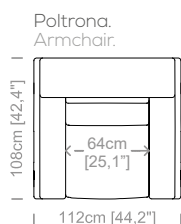

Dimensions: seat height 17,7" and depth 25,6", armrest height 26,7" and width 6".

Cuscini schienale e braccioli inclusi.
Back and armrests cushions included.
Le misure sono espresse in centimetri e [pollici].
All dimensions are in centimeters and [inches].

Dimensioni: seduta altezza 44cm e profondità 56cm, braccio altezza 59cm e larghezza 26cm.

Structure: in solid fir, plywood, wood agglomerate and fiber, completely covered by resin-treated fabric.

Padding: seat cushions and headrest in non deformable polyurethane foam density 30Kg/m³, covered by polyester fiber. Lumbar cushions in sterilized goose feathers and fiberfill, covered by feather-proof fabric.

Dimensions: seat height 17,3" and depth 22", armrest height 23,2" and width 10,2".

Le misure sono espresse in centimetri e [pollici].
All dimensions are in centimeters and [inches].

Le illustrazioni hanno valore indicativo. Aurora S.r.l. si riserva il diritto di apportare eventuali modifiche per migliorare i propri prodotti.
The illustrations are indicative. Aurora S.r.l. reserves the right to make any changes to improve their products.

Dimensions: seat height 16,5" and depth 23,2", armrest height 27,5" and width 9,8".

Le misure sono espresse in centimetri e [pollici].
All dimensions are in centimeters and [inches].

Divano 2 posti.
2 seater sofa.