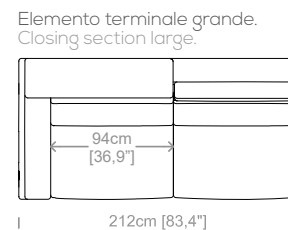

Dimensioni: seduta altezza 45cm e profondità 65cm, braccio altezza 68cm e larghezza 15cm.

Structure: iron, wood agglomerate and fiber, covered by resin-treated fabric.

Padding: seat cushions in non deformable polyurethane foam density 30Kg/m³, covered by resin-treated fabric. Back and armrests cushions in non deformable polyurethane foam, covered by polyester fiber.

Dimensions: seat height 17,7" and depth 25,6", armrest height 26,7" and width 6".

Cuscini schienale e braccioli inclusi.
Back and armrests cushions included.
Le misure sono espresse in centimetri e [pollici].
All dimensions are in centimeters and [inches].

Dimensioni: seduta altezza 44cm e profondità 56cm, braccio altezza 59cm e larghezza 26cm.

Structure: in solid fir, plywood, wood agglomerate and fiber, completely covered by resin-treated fabric.

Padding: seat cushions and headrest in non deformable polyurethane foam density 30Kg/m³, covered by polyester fiber. Lumbar cushions in sterilized goose feathers and fiberfill, covered by feather-proof fabric.

Dimensions: seat height 17,3" and depth 22", armrest height 23,2" and width 10,2".

Le misure sono espresse in centimetri e [pollici].
All dimensions are in centimeters and [inches].

Le illustrazioni hanno valore indicativo. Aurora S.r.l. si riserva il diritto di apportare eventuali modifiche per migliorare i propri prodotti.
The illustrations are indicative. Aurora S.r.l. reserves the right to make any changes to improve their products.