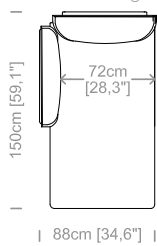

Penisola piccola.
Chaise longue small.