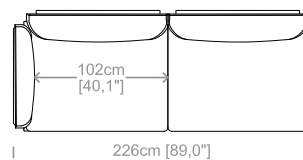

Elemento terminale grande.
Closing section large.