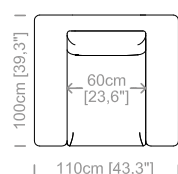

Poltrona.
Armchair.