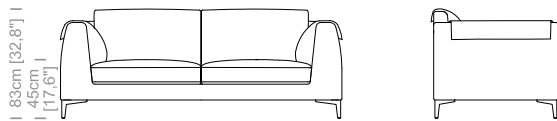

Imbottiture: cuscini seduta in poliuretano espanso indeformabile densità 30Kg/m³, vera piuma d'oca sterilizzata e particelle di poliuretano, rivestiti in tela antipiroma. Cuscini schienale e bracciolo in vera piuma d'oca sterilizzata e fibra di poliestere, rivestiti in tela antipiroma.

Molleggio: cinghie elastiche.

Piedini: antiscivolo, in acciaio, con finitura cromo lucido o cromo nero, altezza 14cm.

Rivestimento: in tessuto, microfibra, ecopelle, completamente sfoderabile. Disponibile in vera pelle (rivest. cuscini sfoderabile).

Dimensioni: seduta altezza 45cm e profondità 60cm, braccio altezza 76cm e larghezza 35cm.

Structure: in solid fir, wood agglomerate and fiber, completely covered by resin-treated fabric.

Padding: seat cushions in non deformable polyurethane foam density 30kg/m³, sterilized goose feathers and polyester particles, covered by feather-proof fabric. Back and armrest cushions in sterilized goose feathers and polyester fiber, covered by feather-proof fabric.

Suspensions: elastic belts.

Feet: antislip steel feet, available in polished chrome or black chrome finish, height 5,5".

Cover: in fabric, microfiber, artificial leather, completely removable. Available in real leather (removable cushions covers).

Dimensions: seat height 17,7" and depth 23,6", armrest height 30" and width 13,8".