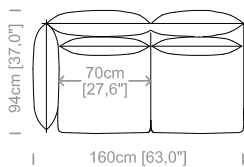

Elemento terminale piccolo.
Closing section small.