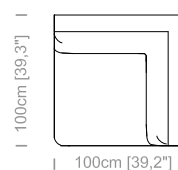

Elemento angolare.
Corner section.