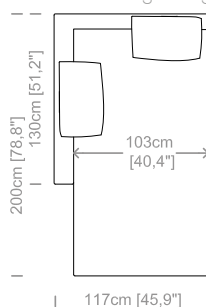

Penisola grande.
Chaise longue large.