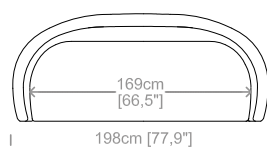

Divano 3 posti.
3 seater sofa.