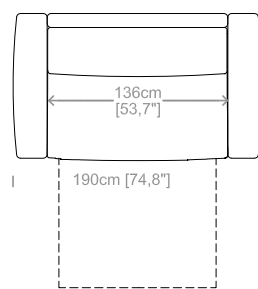

Divano-letto 2 posti.
2 seater sofa-bed.

Base letto 140, mat. 120cm
Bed base [55.1"], cmmat. [47.2"]