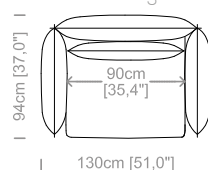

Dimensioni: seduta altezza 44cm e profondità 52cm (con cuscini lombari), braccio altezza 80cm e larghezza 20cm.

Structure: in solid fir, plywood, fiber, completely covered by resin-treated fabric.

Padding: seat in non deformable polyurethane foam density 30kg/m³, covered by resin-treated fabric. Backrest and lumbar cushions in non deformable polyurethane foam, covered by polyester fiber.

Dimensions: seat height 17,2" and depth 20,5" (with lumbar cushions), armrest height 31,4" and width 7,8".

Cuscini lombari inclusi.
Lumbar cushions included.
Le misure sono espresse in centimetri e [pollici].
All dimensions are in centimeters and [inches].

Penisola piccola.
Chaise longue small.

Penisola grande.
Chaise longue large.

Elemento angolare.
Corner section.

Poltrona.
Armchair.

Poltrona grande.
Armchair large.

Pouf.
Footstool.

Pouf grande.
Footstool large.

Dimensions: seat height 17,7" and depth 23,6", armrest height 27,2" and width 7".

Le misure sono espresse in centimetri e [pollici].
All dimensions are in centimeters and [inches].

Le illustrazioni hanno valore indicativo. Aurora S.r.l. si riserva il diritto di apportare eventuali modifiche per migliorare i propri prodotti.
The illustrations are indicative. Aurora S.r.l. reserves the right to make any changes to improve their products.