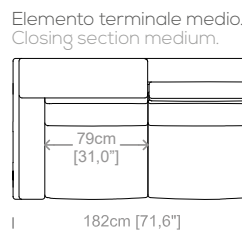

Dimensioni: seduta altezza 45cm e profondità 65cm, braccio altezza 68cm e larghezza 15cm.

Structure: iron, wood agglomerate and fiber, covered by resin-treated fabric.

Padding: seat cushions in non deformable polyurethane foam density 30Kg/m³, covered by resin-treated fabric. Back and armrests cushions in non deformable polyurethane foam, covered by polyester fiber.

Dimensions: seat height 17,7" and depth 25,6", armrest height 26,7" and width 6".

Cuscini schienale e braccioli inclusi.
Back and armrests cushions included.
Le misure sono espresse in centimetri e [pollici].
All dimensions are in centimeters and [inches].

Dimensioni: seduta altezza 44cm e profondità 56cm, braccio altezza 59cm e larghezza 26cm.

Structure: in solid fir, plywood, wood agglomerate and fiber, completely covered by resin-treated fabric.

Padding: seat cushions and headrest in non deformable polyurethane foam density 30Kg/m³, covered by polyester fiber. Lumbar cushions in sterilized goose feathers and fiberfill, covered by feather-proof fabric.

Dimensions: seat height 17,3" and depth 22", armrest height 23,2" and width 10,2".

Le misure sono espresse in centimetri e [pollici].
All dimensions are in centimeters and [inches].

Le illustrazioni hanno valore indicativo. Aurora S.r.l. si riserva il diritto di apportare eventuali modifiche per migliorare i propri prodotti.
The illustrations are indicative. Aurora S.r.l. reserves the right to make any changes to improve their products.