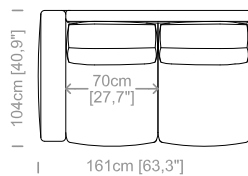

Suspensions: elastic belts.

Feet: plastic feet, height 1,6".

Cover: in fabric, microfiber, artificial leather, completely removable. Available in real leather (removable cushions covers).

Dimensions: seat height 17,7" and depth 24,4", armrest height 23,2" and width 8,3".

Le misure sono espresse in centimetri e [pollici].
All dimensions are in centimeters and [inches].

Divano 2 posti.
2 seater sofa.

Divano 3 posti.
3 seater sofa.

Divano 4 posti.
4 seater sofa.

Elemento terminale piccolo.
Closing section small.

Dimensions: seat height 17,7" and depth 23,6", armrest height 30" and width 13,8".

Cuscini schienale e bracciolo inclusi.
Back and armrest cushions included.
Le misure sono espresse in centimetri e [pollici].
All dimensions are in centimeters and [inches].