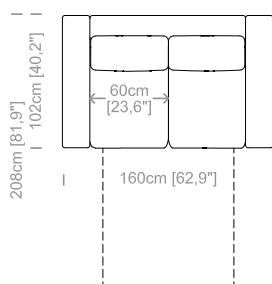

Dimensions: seat height 19.1" and depth 23.6", armrest height 26," and width 10.2".

Le misure sono espresse in centimetri e [pollici].
All dimensions are in centimeters and [inches].

Poltrona-letto.
Armchair-bed.

Dimensioni: Seduta altezza 47cm e profondità 58cm, braccio altezza 68cm e larghezza 20cm.

Structure: in solid fir, wood agglomerate and fiber, completely covered by resin-treated fabric.

Padding: seat cushions in non deformable polyurethane foam density 30Kg/m³, covered by polyester fiber. Backrest in sterilized goose feathers and polyester particles, covered by feather-proof fabric.

Dimensions: seat height 18.7" and depth 22.8", armrest height 26.8" and width 7.9".

Le misure sono espresse in centimetri e [pollici].
All dimensions are in centimeters and [inches].

Divano-letto 2 posti.
2 seater sofa-bed.