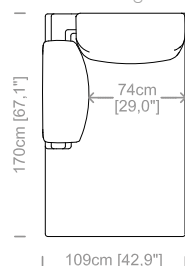

Penisola.
Chaise longue.