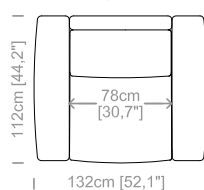

Poltrona.
Armchair.