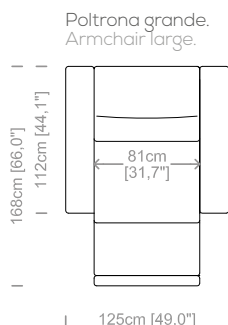

Le illustrazioni hanno valore indicativo. Aurora S.r.l. si riserva il diritto di apportare eventuali modifiche per migliorare i propri prodotti.
The illustrations are indicative. Aurora S.r.l. reserves the right to make any changes to improve their products.