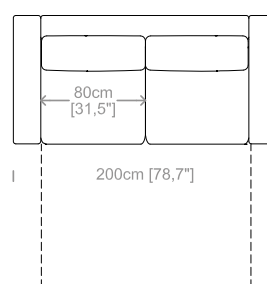

Divano-letto 3 posti.
3 seater sofa-bed.

Base letto 160cm, mat. 140cm.
Bed base [63"], mat. [55.1"]