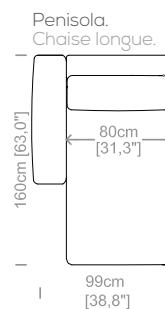

Dimensioni: Seduta altezza 47cm e profondità 58cm, braccio altezza 68cm e larghezza 26cm.

Structure: in solid fir, wood agglomerate and fiber, completely covered by resin-treated fabric.

Padding: seat cushions in non deformable polyurethane foam density 30Kg/m³, covered by polyester fiber. Backrest in sterilized goose feathers and polyester particles, covered by feather-proof fabric.

Dimensions: seat height 18.7" and depth 22.8", armrest height 26.8" and width 10.2".

Le misure sono espresse in centimetri e [pollici].
All dimensions are in centimeters and [inches].

Le illustrazioni hanno valore indicativo. Aurora S.r.l. si riserva il diritto di apportare eventuali modifiche per migliorare i propri prodotti.
The illustrations are indicative. Aurora S.r.l. reserves the right to make any changes to improve their products.