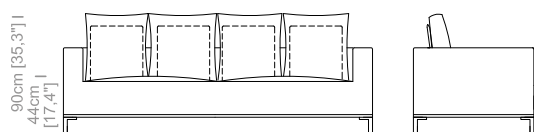

ATTICO

SOFA

Design: Studio02

Struttura: in massello di abete, multistrato, agglomerato di legno e fibra, rivestita in tessuto resinato.

Imbottiture: seduta in poliuretano espanso indeformabile densità 30 e 35Kg/m³, rivestita in tessuto resinato. Cuscini schienale in vera piuma d'oca sterilizzata e fiberfill, rivestiti in tela antipiuma.

Molleggio: cinghie elastiche.

Piedini: antiscivolo, in acciaio, con finitura cromo lucido o cromo nero, altezza 12,5cm.

Rivestimento: in tessuto, microfibra, ecopelle, completamente sfoderabile. Disponibile in vera pelle (rivest. cuscini sfoderabile).

Dimensioni: seduta altezza 44cm e profondità 56cm, braccio altezza 67cm e larghezza 14cm.

Structure: in solid fir, plywood, wood agglomerate and fiber, completely covered by resin-treated fabric.

Padding: seat in non deformable polyurethane foam density 30 e 35kg/m³, covered by resin-treated fabric. Back cushions in sterilized goose feathers and fiberfill, covered by feather-proof fabric.

Suspensions: elastic belts.

Feet: antislip steel feet, available in polished chrome or black chrome finish, height 4,9".

Cover: in fabric, microfiber, artificial leather, completely removable. Available in real leather (removable cushions covers).

Dimensions: seat height 17,4" and depth 22", armrest height 26,4" and width 5,5".