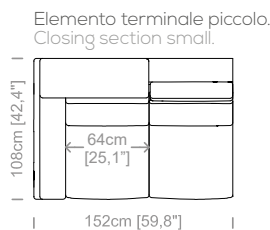

Dimensions: seat height 17,7" and depth 25,6", armrest height 26,7" and width 6".

Cuscini schienale e braccioli inclusi.
Back and armrests cushions included.
Le misure sono espresse in centimetri e [pollici].
All dimensions are in centimeters and [inches].

Dimensioni: seduta altezza 44cm e profondità 56cm, braccio altezza 59cm e larghezza 26cm.

Structure: in solid fir, plywood, wood agglomerate and fiber, completely covered by resin-treated fabric.

Padding: seat cushions and headrest in non deformable polyurethane foam density 30Kg/m³, covered by polyester fiber. Lumbar cushions in sterilized goose feathers and fiberfill, covered by feather-proof fabric.

Dimensions: seat height 17,3" and depth 22", armrest height 23,2" and width 10,2".

Le misure sono espresse in centimetri e [pollici].
All dimensions are in centimeters and [inches].

Le illustrazioni hanno valore indicativo. Aurora S.r.l. si riserva il diritto di apportare eventuali modifiche per migliorare i propri prodotti.
The illustrations are indicative. Aurora S.r.l. reserves the right to make any changes to improve their products.