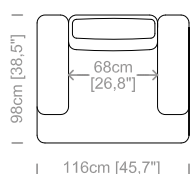

Poltrona.
Armchair.