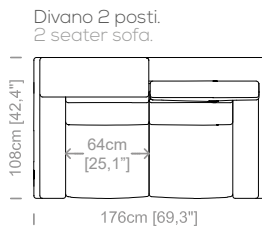

Dimensions: seat height 17,7" and depth 25,6", armrest height 26,7" and width 6".

Cuscini schienale e braccioli inclusi.
Back and armrests cushions included.
Le misure sono espresse in centimetri e [pollici].
All dimensions are in centimeters and [inches].

Dimensioni: seduta altezza 44cm e profondità 56cm, braccio altezza 59cm e larghezza 26cm.

Structure: in solid fir, plywood, wood agglomerate and fiber, completely covered by resin-treated fabric.

Padding: seat cushions and headrest in non deformable polyurethane foam density 30Kg/m³, covered by polyester fiber. Lumbar cushions in sterilized goose feathers and fiberfill, covered by feather-proof fabric.

Dimensions: seat height 17,3" and depth 22", armrest height 23,2" and width 10,2".

Le misure sono espresse in centimetri e [pollici].
All dimensions are in centimeters and [inches].

Le illustrazioni hanno valore indicativo. Aurora S.r.l. si riserva il diritto di apportare eventuali modifiche per migliorare i propri prodotti.
The illustrations are indicative. Aurora S.r.l. reserves the right to make any changes to improve their products.