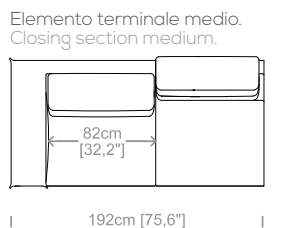

Le illustrazioni hanno valore indicativo. Aurora S.r.l. si riserva il diritto di apportare eventuali modifiche per migliorare i propri prodotti.
The illustrations are indicative. Aurora S.r.l. reserves the right to make any changes to improve their products.