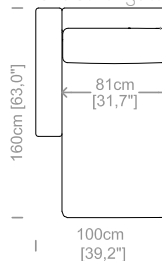

Penisola.
Chaise longue.