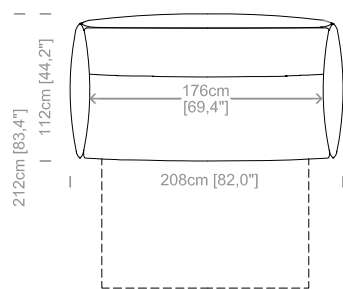

Divano-letto 4 posti
4 seater sofa-bed

Base letto 180cm, mat. 160cm
Bed base [70.9"], mat. [63"]

Le illustrazioni hanno valore indicativo. Aurora S.r.l. si riserva il diritto di apportare eventuali modifiche per migliorare i propri prodotti.
The illustrations are indicative. Aurora S.r.l. reserves the right to make any changes to improve their products.