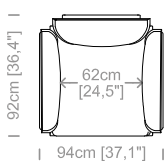

Poltrona.
Armchair.