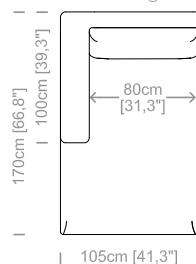

Penisola grande.
Chaise longue large.