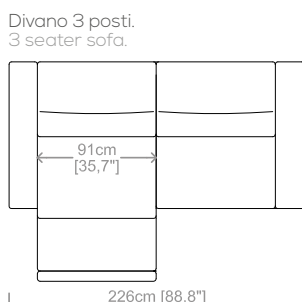

Le illustrazioni hanno valore indicativo. Aurora S.r.l. si riserva il diritto di apportare eventuali modifiche per migliorare i propri prodotti.
The illustrations are indicative. Aurora S.r.l. reserves the right to make any changes to improve their products.