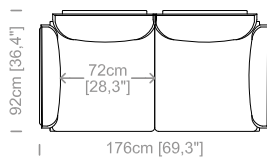

Cuscini schienale e braccioli inclusi.
Back and armrests cushions included.
Le misure sono espresse in centimetri e [pollici].
All dimensions are in centimeters and [inches].

Divano 2 posti.
2 seater sofa.