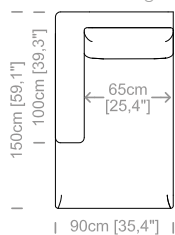

Penisola piccola.
Chaise longue small.