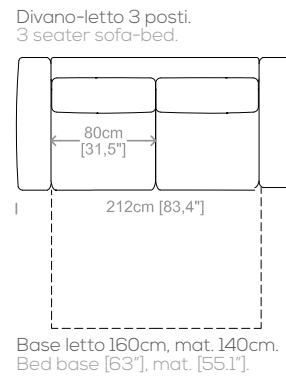

Dimensioni: Seduta altezza 47cm e profondità 58cm, braccio altezza 68cm e larghezza 26cm.

Structure: in solid fir, wood agglomerate and fiber, completely covered by resin-treated fabric.

Padding: seat cushions in non deformable polyurethane foam density 30Kg/m³, covered by polyester fiber. Backrest in sterilized goose feathers and polyester particles, covered by feather-proof fabric.

Dimensions: seat height 18.7" and depth 22.8", armrest height 26.8" and width 10.2".

Le misure sono espresse in centimetri e [pollici].
All dimensions are in centimeters and [inches].

Le illustrazioni hanno valore indicativo. Aurora S.r.l. si riserva il diritto di apportare eventuali modifiche per migliorare i propri prodotti.
The illustrations are indicative. Aurora S.r.l. reserves the right to make any changes to improve their products.

Dimensions: seat height 19.1" and depth 23.6", armrest height 26," and width 10.2".

Le misure sono espresse in centimetri e [pollici].
All dimensions are in centimeters and [inches].

Poltrona-letto.
Armchair-bed.