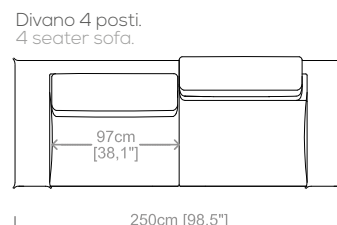

Le illustrazioni hanno valore indicativo. Aurora S.r.l. si riserva il diritto di apportare eventuali modifiche per migliorare i propri prodotti.
The illustrations are indicative. Aurora S.r.l. reserves the right to make any changes to improve their products.