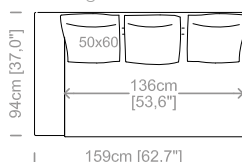

Elemento terminale piccolo.
Closing section small.