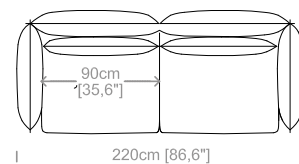

Divano 4 posti.
4 seater sofa.