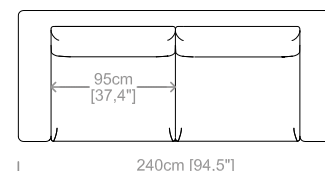

Divano 4 posti.
4 seater sofa.