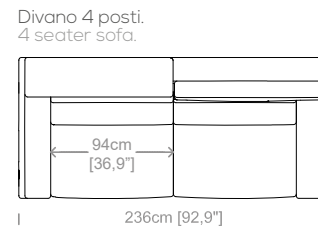

Dimensions: seat height 17,7" and depth 25,6", armrest height 26,7" and width 6".

Cuscini schienale e braccioli inclusi.
Back and armrests cushions included.
Le misure sono espresse in centimetri e [pollici].
All dimensions are in centimeters and [inches].

Dimensioni: seduta altezza 44cm e profondità 56cm, braccio altezza 59cm e larghezza 26cm.

Structure: in solid fir, plywood, wood agglomerate and fiber, completely covered by resin-treated fabric.

Padding: seat cushions and headrest in non deformable polyurethane foam density 30Kg/m³, covered by polyester fiber. Lumbar cushions in sterilized goose feathers and fiberfill, covered by feather-proof fabric.

Dimensions: seat height 17,3" and depth 22", armrest height 23,2" and width 10,2".

Le misure sono espresse in centimetri e [pollici].
All dimensions are in centimeters and [inches].

Le illustrazioni hanno valore indicativo. Aurora S.r.l. si riserva il diritto di apportare eventuali modifiche per migliorare i propri prodotti.
The illustrations are indicative. Aurora S.r.l. reserves the right to make any changes to improve their products.