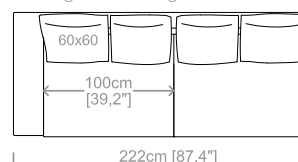

Elemento terminale grande.
Closing section large.