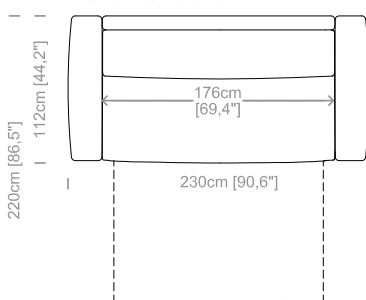

Divano-letto 4 posti
4 seater sofa-bed

Base letto 180cm, mat. 160cm
Bed base [70.9"], mat. [63"]

Le illustrazioni hanno valore indicativo. Aurora S.r.l. si riserva il diritto di apportare eventuali modifiche per migliorare i propri prodotti.
The illustrations are indicative. Aurora S.r.l. reserves the right to make any changes to improve their products.