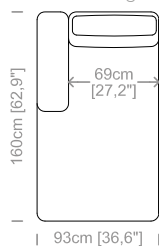

Penisola.
Chaise longue.