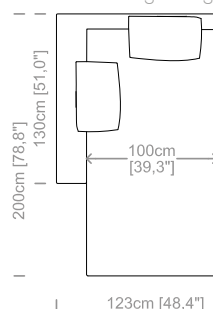

Penisola grande.
Chaise longue large.