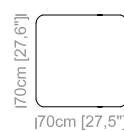

Pouf.
Footstool.