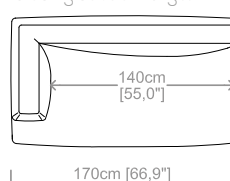

Elemento terminale grande.
Closing section large.