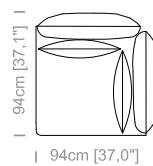

Elemento angolare.
Corner section.