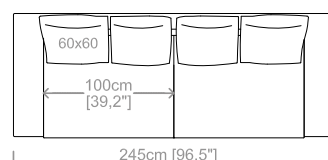

Divano 4 posti.
4 seater sofa.