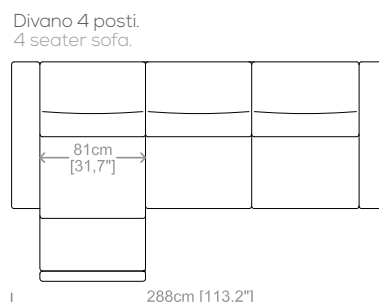

Le illustrazioni hanno valore indicativo. Aurora S.r.l. si riserva il diritto di apportare eventuali modifiche per migliorare i propri prodotti.
The illustrations are indicative. Aurora S.r.l. reserves the right to make any changes to improve their products.