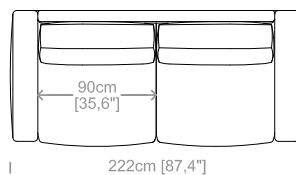

Suspensions: elastic belts.

Feet: plastic feet, height 1,6".

Cover: in fabric, microfiber, artificial leather, completely removable. Available in real leather (removable cushions covers).

Dimensions: seat height 17,7" and depth 24,4", armrest height 23,2" and width 8,3".

Le misure sono espresse in centimetri e [pollici].
All dimensions are in centimeters and [inches].

Divano 2 posti.
2 seater sofa.

Divano 3 posti.
3 seater sofa.

Divano 4 posti.
4 seater sofa.

Elemento terminale piccolo.
Closing section small.