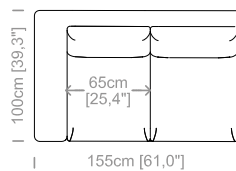

Elemento terminale piccolo.
Closing section small.