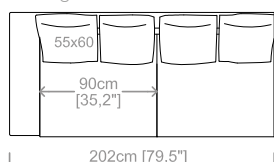

Elemento terminale medio.
Closing section medium.