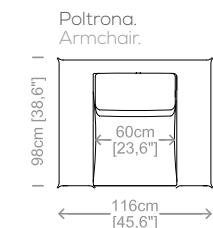

Le illustrazioni hanno valore indicativo. Aurora S.r.l. si riserva il diritto di apportare eventuali modifiche per migliorare i propri prodotti.
The illustrations are indicative. Aurora S.r.l. reserves the right to make any changes to improve their products.