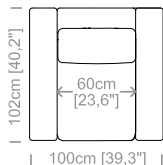

Poltrona.
Armchair.