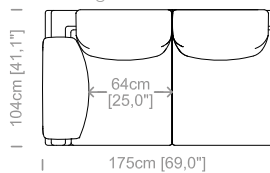

Elemento terminale piccolo.
Closing section small.