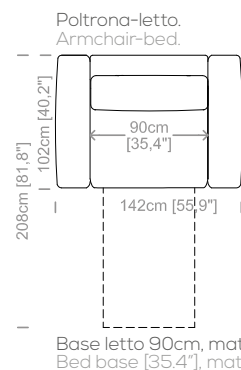

Dimensioni: Seduta altezza 47cm e profondità 58cm, braccio altezza 68cm e larghezza 26cm.

Structure: in solid fir, wood agglomerate and fiber, completely covered by resin-treated fabric.

Padding: seat cushions in non deformable polyurethane foam density 30Kg/m³, covered by polyester fiber. Backrest in sterilized goose feathers and polyester particles, covered by feather-proof fabric.

Dimensions: seat height 18.7" and depth 22.8", armrest height 26.8" and width 10.2".

Le misure sono espresse in centimetri e [pollici].
All dimensions are in centimeters and [inches].

Le illustrazioni hanno valore indicativo. Aurora S.r.l. si riserva il diritto di apportare eventuali modifiche per migliorare i propri prodotti.
The illustrations are indicative. Aurora S.r.l. reserves the right to make any changes to improve their products.