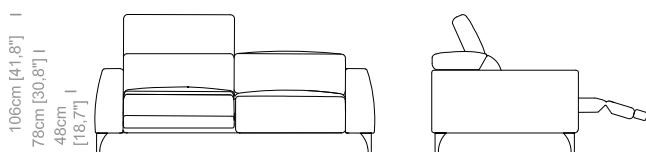

Rivestimento: in tessuto, microfibra, ecopelle, parzialmente sfoderabile. Disponibile in vera pelle (rivest. cuscini sfoderabile).

Dimensioni: seduta altezza 48cm e profondità 55cm, braccio altezza 65cm e larghezza 22cm.

Meccanismo: dispositivo elettrico a due movimenti sequenziali per il controllo di poggiatesta, schienale, seduta e poggiatesta.

Portata 150kg. Alimentazione 100-240V 50/60Hz (trasformatore e cavi compresi). Controllato da telecomando senza fili (compreso).

Structure: in solid fir, wood agglomerate and fiber, completely covered by resin-treated fabric.

Padding: seat cushions in non deformable polyurethane foam density 30Kg/m³, covered by polyester fiber.

Back cushions in non deformable polyurethane foam density 18Kg/m³, covered by polyester fiber.

Suspensions: elastic belts. **Feet:** antislip steel feet, available in chrome finish, black chrome or brushed brass, height 5,9".

Cover: in fabric, microfiber, artificial leather, completely removable. Available in real leather (removable cushions covers).

Dimensions: seat height 18,9" and depth 21,6", armrest height 25,6" and width 8,7".

Mechanism: electric handling device with two sequential movements to control the headrest, backrest, seat and footrest.

Capacity 150kg. Power 100-240V 50/60Hz (transformers and cables included). Controlled by wireless remote control (included).

Sistema a scorrimento "0 wall": sofa accostabile a parete.
Sliding system "0 wall": possibility to place the sofa against the wall.
Le misure sono espresse in centimetri e [pollici].
All dimensions are in centimeters and [inches].