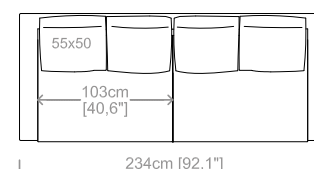

Divano 4 posti.
4 seater sofa.