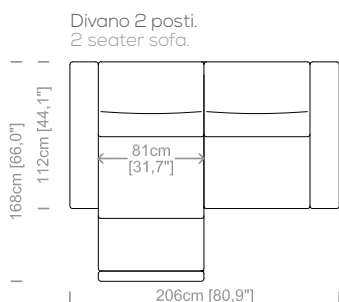

Le illustrazioni hanno valore indicativo. Aurora S.r.l. si riserva il diritto di apportare eventuali modifiche per migliorare i propri prodotti.
The illustrations are indicative. Aurora S.r.l. reserves the right to make any changes to improve their products.