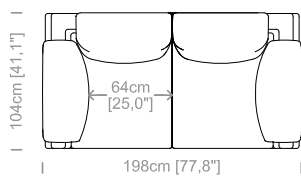

Cuscini schienale e bracciolo inclusi.
Back and armrest cushions included.
Le misure sono espresse in centimetri e [pollici].
All dimensions are in centimeters and [inches].

Divano 2 posti.
2 seater sofa.