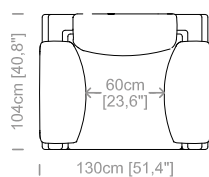

Poltrona.
Armchair.