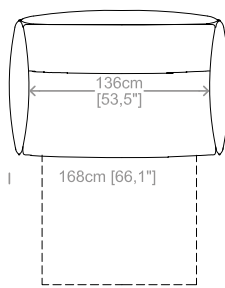

Divano-letto 2 posti.
2 seater sofa-bed.

Base letto 140, mat. 120cm
Bed base [55.1"], cmmat. [47.2"]