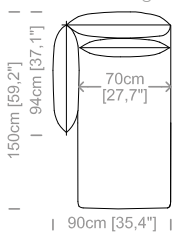

Penisola piccola.
Chaise longue small.