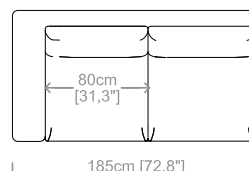

Elemento terminale medio.
Closing section medium.