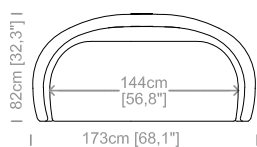

Dimensioni: seduta altezza 46cm e profondità 66cm, braccio altezza da 53cm a 68cm e larghezza 12cm.

Structure: in solid fir, plywood, fiber, completely covered by resin-treated fabric.

Padding: seat in non deformable polyurethane foam density 30Kg/m³, covered by polyester fiber. Backrest in polyurethane foam density 25kg/m³, covered by polyester fiber.

Dimensions: seat height 18" and dept 26", armrest height from 21" to 26,7" and width 4,7".

Le misure sono espresse in centimetri e [pollici].
All dimensions are in centimeters and [inches].

Divano 2 posti.
2 seater sofa.