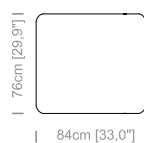

Pouf.
Footstool.