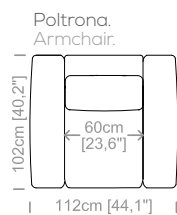

Dimensioni: Seduta altezza 47cm e profondità 58cm, braccio altezza 68cm e larghezza 26cm.

Structure: in solid fir, wood agglomerate and fiber, completely covered by resin-treated fabric.

Padding: seat cushions in non deformable polyurethane foam density 30Kg/m³, covered by polyester fiber. Backrest in sterilized goose feathers and polyester particles, covered by feather-proof fabric.

Dimensions: seat height 18.7" and depth 22.8", armrest height 26.8" and width 10.2".

Le misure sono espresse in centimetri e [pollici].
All dimensions are in centimeters and [inches].

Le illustrazioni hanno valore indicativo. Aurora S.r.l. si riserva il diritto di apportare eventuali modifiche per migliorare i propri prodotti.
The illustrations are indicative. Aurora S.r.l. reserves the right to make any changes to improve their products.