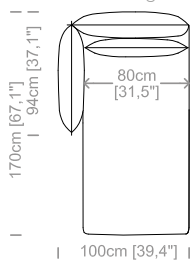

Penisola grande.
Chaise longue large.