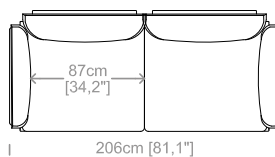

Divano 3 posti.
3 seater sofa.