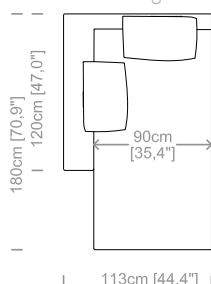

Penisola media.
Chaise longue medium.