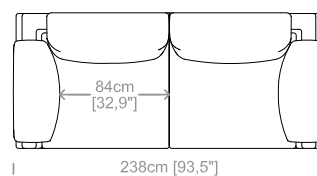

Divano 4 posti.
4 seater sofa.