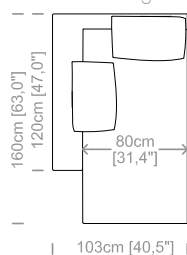

Penisola piccola.
Chaise longue small.