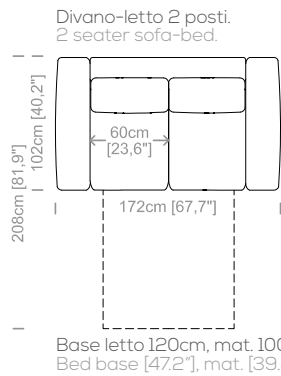

Dimensioni: Seduta altezza 47cm e profondità 58cm, braccio altezza 68cm e larghezza 26cm.

Structure: in solid fir, wood agglomerate and fiber, completely covered by resin-treated fabric.

Padding: seat cushions in non deformable polyurethane foam density 30Kg/m³, covered by polyester fiber. Backrest in sterilized goose feathers and polyester particles, covered by feather-proof fabric.

Dimensions: seat height 18.7" and depth 22.8", armrest height 26.8" and width 10.2".

Le misure sono espresse in centimetri e [pollici].
All dimensions are in centimeters and [inches].

Le illustrazioni hanno valore indicativo. Aurora S.r.l. si riserva il diritto di apportare eventuali modifiche per migliorare i propri prodotti.
The illustrations are indicative. Aurora S.r.l. reserves the right to make any changes to improve their products.

Dimensions: seat height 19.1" and depth 23.6", armrest height 26," and width 10.2".

Le misure sono espresse in centimetri e [pollici].
All dimensions are in centimeters and [inches].

Poltrona-letto.
Armchair-bed.