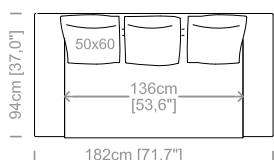

Cuscini e supporti schienale inclusi.
Back cushions and support panels included.
Le misure sono espresse in centimetri e [pollici].
All dimensions are in centimeters and [inches].

Divano 2 posti.
2 seater sofa.