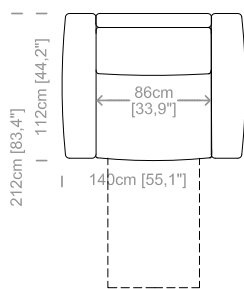

Dimensions: seat height 18.7" and depth 22.8", armrest height 26.8" and width 10.2".

Le misure sono espresse in centimetri e [pollici].
All dimensions are in centimeters and [inches].

Le illustrazioni hanno valore indicativo. Aurora S.r.l. si riserva il diritto di apportare eventuali modifiche per migliorare i propri prodotti.
The illustrations are indicative. Aurora S.r.l. reserves the right to make any changes to improve their products.

Dimensioni: seduta altezza 49cm e profondità 64cm, braccio altezza 66cm e larghezza 26cm.

Structure: in solid fir, plywood, wood agglomerate and fiber, completely covered by resin-treated fabric.

Padding: seat in non deformable polyurethane foam density 30Kg/m³, covered by polyester fiber. Back in non deformable polyurethane foam density 40Kg/m³, covered by polyester fiber.

Dimensions: seat height 19.1" and depth 23.6", armrest height 26," and width 10.2".

Le misure sono espresse in centimetri e [pollici].
All dimensions are in centimeters and [inches].

Poltrona-letto.
Armchair-bed.