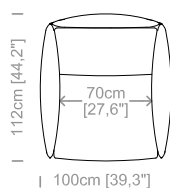

Poltrona.
Armchair.