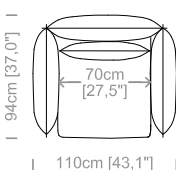

Poltrona.
Armchair.