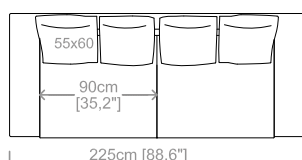

Divano 3 posti.
3 seater sofa.