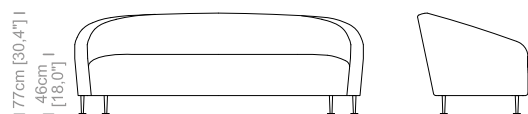

STILO

SOFA

Design: R. Cominelli

Struttura: in massello di abete, multistrato, fibra, rivestita in tessuto resinato.

Imbottiture: seduta in poliuretano espanso indeformabile densità 30Kg/m³, rivestita in fibra di poliestere. Schienale in poliuretano espanso densità 25kg/m³, rivestito in fibra di poliestere.

Molleggio: cinghie elastiche.

Piedini: antiscivolo, in acciaio, con finitura cromo lucido o cromo nero, altezza 13cm.

Rivestimento: in tessuto, microfibra, ecopelle, completamente sfoderabile. Disponibile in vera pelle (rivest. cuscini sfoderabile).

Dimensioni: seduta altezza 46cm e profondità 66cm, braccio altezza da 53cm a 68cm e larghezza 12cm.

Structure: in solid fir, plywood, fiber, completely covered by resin-treated fabric.

Padding: seat in non deformable polyurethane foam density 30Kg/m³, covered by polyester fiber. Backrest in polyurethane foam density 25kg/m³, covered by polyester fiber.

Suspensions: elastic belts.

Feet: antislip steel feet, available in polished chrome or black chrome finish, height 5,1".

Cover: in fabric, microfiber, artificial leather, completely removable. Available in real leather (removable cushions covers).

Dimensions: seat height 18" and dept 26", armrest height from 21" to 26,7" and width 4,7".