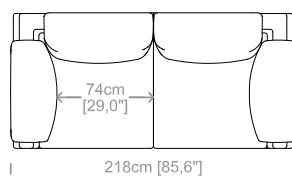

Divano 3 posti.
3 seater sofa.