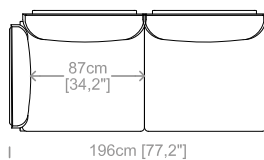

Elemento terminale medio.
Closing section medium.