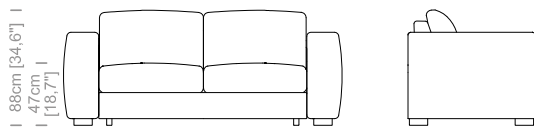

Imbottiture: cuscini seduta in poliuretano espanso indeformabile densità 30Kg/m³, rivestiti in fibra di poliestere. Schienale in vera piuma d'oca sterilizzata e particelle di poliuretano, rivestito in tela antipiuma.

Molleggio: cinghie elastiche.

Letto: meccanismo in acciaio a 2 pieghe con rete in acciaio e cinghie elastiche. Materasso in schiuma di poliuretano altezza 14cm.

Piedini: in plastica, altezza 5cm.

Rivestimento: in tessuto, microfibra, ecopelle, completamente sfoderabile. Disponibile in vera pelle (rivest. cuscini sfoderabile).

Dimensioni: Seduta altezza 47cm e profondità 58cm, braccio altezza 68cm e larghezza 26cm.

Structure: in solid fir, wood agglomerate and fiber, completely covered by resin-treated fabric.

Padding: seat cushions in non deformable polyurethane foam density 30Kg/m³, covered by polyester fiber. Backrest in sterilized goose feathers and polyester particles, covered by feather-proof fabric.

Suspensions: elastic belts.

Bed: 2 fold steel mechanism with steel net and elastic straps. Polyurethane foam mattress, height 5.5".

Feet: plastic feet, height 2".

Cover: in fabric, microfiber, artificial leather, completely removable. Available in real leather (removable cushions covers).

Dimensions: seat height 18.7" and depth 22.8", armrest height 26.8" and width 10.2".

Le misure sono espresse in centimetri e [pollici].
All dimensions are in centimeters and [inches].