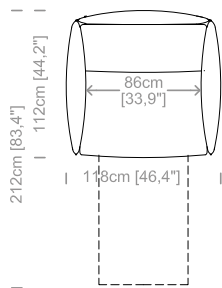

Dimensioni: seduta altezza 47cm e profondità 64cm, braccio altezza 67cm e larghezza 15cm.

Structure: in solid fir, plywood, wood agglomerate and fiber, completely covered by resin-treated fabric.

Padding: seat in non deformable polyurethane foam density 30kg/m³, covered by polyester fiber. Back in non deformable polyurethane foam density 40kg/m³, covered by polyester fiber.

Dimensions: seat height 19.1" and depth 25.2", armrest height 26.4" and width 5.9".

Le misure sono espresse in centimetri e [pollici].
All dimensions are in centimeters and [inches].

Poltrona-letto.
Armchair-bed.