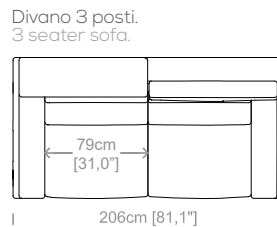

Dimensions: seat height 17,7" and depth 25,6", armrest height 26,7" and width 6".

Cuscini schienale e braccioli inclusi.
Back and armrests cushions included.
Le misure sono espresse in centimetri e [pollici].
All dimensions are in centimeters and [inches].

Dimensioni: seduta altezza 44cm e profondità 56cm, braccio altezza 59cm e larghezza 26cm.

Structure: in solid fir, plywood, wood agglomerate and fiber, completely covered by resin-treated fabric.

Padding: seat cushions and headrest in non deformable polyurethane foam density 30Kg/m³, covered by polyester fiber. Lumbar cushions in sterilized goose feathers and fiberfill, covered by feather-proof fabric.

Dimensions: seat height 17,3" and depth 22", armrest height 23,2" and width 10,2".

Le misure sono espresse in centimetri e [pollici].
All dimensions are in centimeters and [inches].

Le illustrazioni hanno valore indicativo. Aurora S.r.l. si riserva il diritto di apportare eventuali modifiche per migliorare i propri prodotti.
The illustrations are indicative. Aurora S.r.l. reserves the right to make any changes to improve their products.