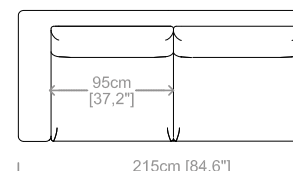

Elemento terminale grande.
Closing section large.