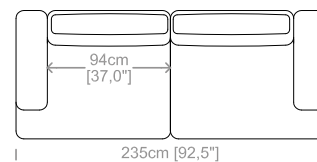

Dimensions: seat height 16,5" and depth 21,2", armrest height 29,5" and width 7,9".

Le misure sono espresse in centimetri e [pollici].
All dimensions are in centimeters and [inches].

Le illustrazioni hanno valore indicativo. Aurora S.r.l. si riserva il diritto di apportare eventuali modifiche per migliorare i propri prodotti.
The illustrations are indicative. Aurora S.r.l. reserves the right to make any changes to improve their products.

Suspensions: elastic belts.

Feet: plastic feet, height 1.2".

Cover: in fabric, microfiber, artificial leather, completely removable. Available in real leather (removable cushions covers).

Dimensions: seat height 16.5" and depth 25.6", armrest height 25.2" and width 9.4".

Le misure sono espresse in centimetri e [pollici].
All dimensions are in centimeters and [inches].

Divano 2 posti.
2 seater sofa.

Divano 3 posti.
3 seater sofa.

Divano 4 posti.
4 seater sofa.

Elemento terminale piccolo.
Closing section small.