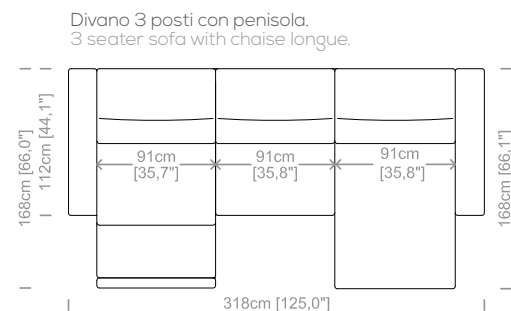

Le illustrazioni hanno valore indicativo. Aurora S.r.l. si riserva il diritto di apportare eventuali modifiche per migliorare i propri prodotti.
The illustrations are indicative. Aurora S.r.l. reserves the right to make any changes to improve their products.