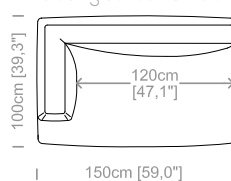

Elemento terminale piccolo.
Closing section small.