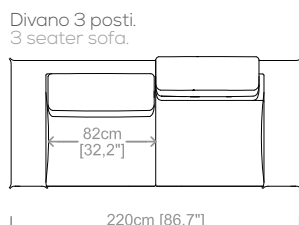

Le illustrazioni hanno valore indicativo. Aurora S.r.l. si riserva il diritto di apportare eventuali modifiche per migliorare i propri prodotti.
The illustrations are indicative. Aurora S.r.l. reserves the right to make any changes to improve their products.