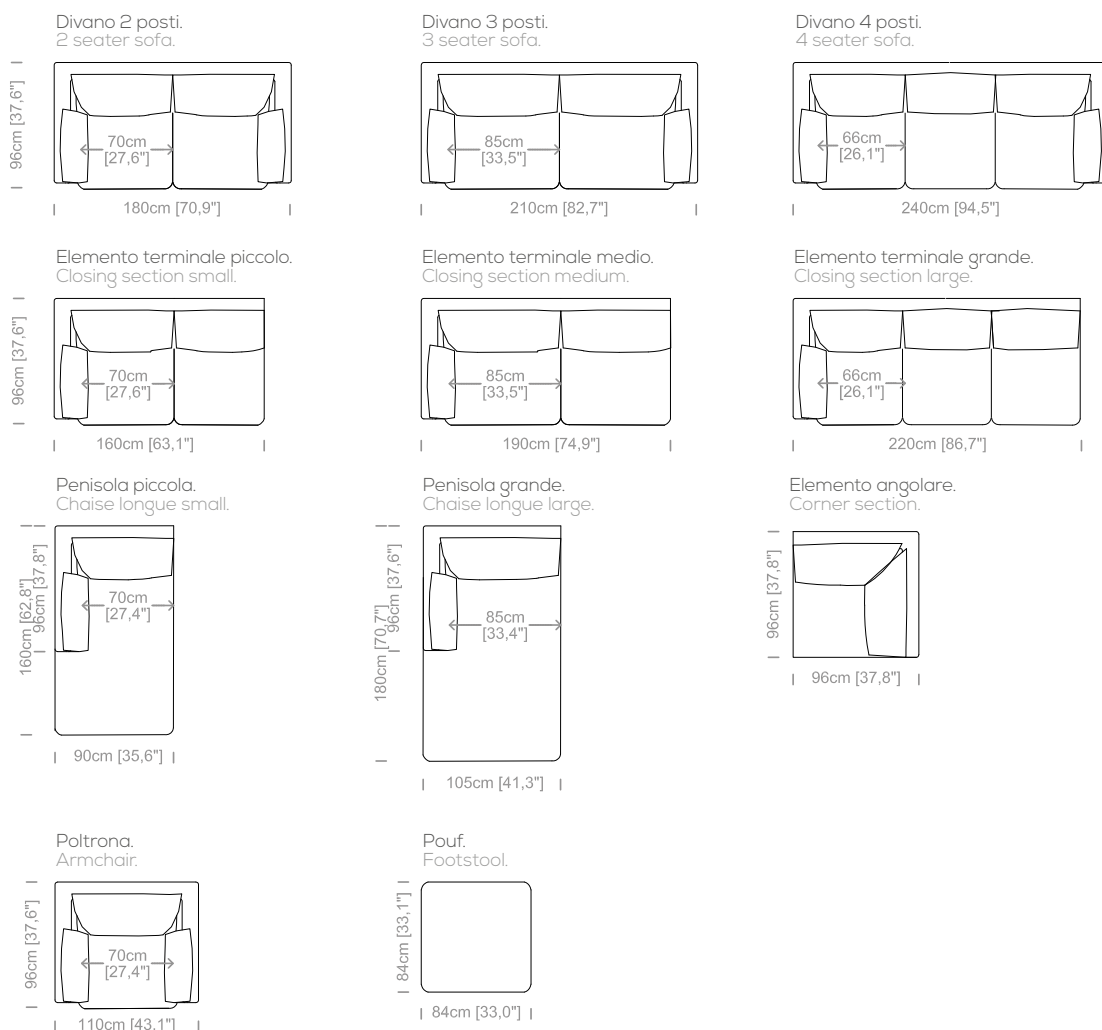

Dimensioni: seduta altezza 42cm e profondità 54cm, braccio altezza 75cm e larghezza 20cm.

Structure: in solid fir, plywood, wood agglomerate and fiber, completely covered by resin-treated fabric.

Padding: seat cushions in non deformable polyurethane foam density 30Kg/m³. Back and armrest cushions in sterilized goose feathers and polyester particles, covered by feather-proof fabric.

Dimensions: seat height 16,5" and depth 21,2", armrest height 29,5" and width 7,9".

Le misure sono espresse in centimetri e [pollici].
All dimensions are in centimeters and [inches].

Le illustrazioni hanno valore indicativo. Aurora S.r.l. si riserva il diritto di apportare eventuali modifiche per migliorare i propri prodotti.
The illustrations are indicative. Aurora S.r.l. reserves the right to make any changes to improve their products.