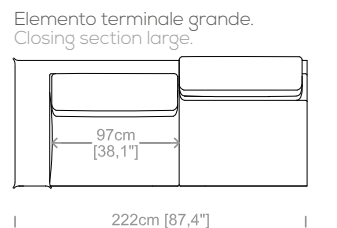

Le illustrazioni hanno valore indicativo. Aurora S.r.l. si riserva il diritto di apportare eventuali modifiche per migliorare i propri prodotti.
The illustrations are indicative. Aurora S.r.l. reserves the right to make any changes to improve their products.