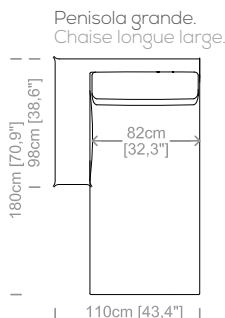

Le illustrazioni hanno valore indicativo. Aurora S.r.l. si riserva il diritto di apportare eventuali modifiche per migliorare i propri prodotti.
The illustrations are indicative. Aurora S.r.l. reserves the right to make any changes to improve their products.