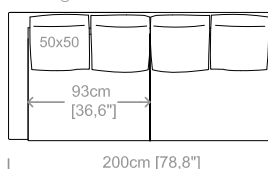

Elemento terminale medio.
Closing section medium.