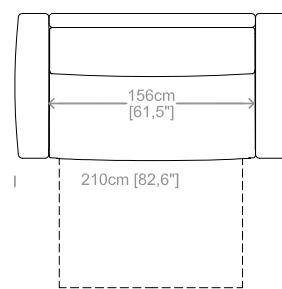

Divano-letto 3 posti.
3 seater sofa-bed.

Base letto 160cm, mat. 140cm
Bed base [63"], mat. [55.1"]