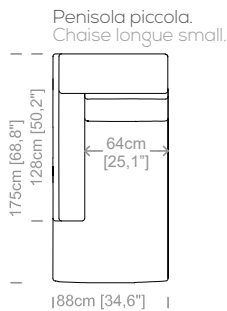

Dimensions: seat height 17,7" and depth 25,6", armrest height 26,7" and width 6".

Cuscini schienale e braccioli inclusi.
Back and armrests cushions included.
Le misure sono espresse in centimetri e [pollici].
All dimensions are in centimeters and [inches].

Dimensioni: seduta altezza 44cm e profondità 56cm, braccio altezza 59cm e larghezza 26cm.

Structure: in solid fir, plywood, wood agglomerate and fiber, completely covered by resin-treated fabric.

Padding: seat cushions and headrest in non deformable polyurethane foam density 30Kg/m³, covered by polyester fiber. Lumbar cushions in sterilized goose feathers and fiberfill, covered by feather-proof fabric.

Dimensions: seat height 17,3" and depth 22", armrest height 23,2" and width 10,2".

Le misure sono espresse in centimetri e [pollici].
All dimensions are in centimeters and [inches].

Le illustrazioni hanno valore indicativo. Aurora S.r.l. si riserva il diritto di apportare eventuali modifiche per migliorare i propri prodotti.
The illustrations are indicative. Aurora S.r.l. reserves the right to make any changes to improve their products.

Dimensions: seat height 16,5" and depth 23,2", armrest height 27,5" and width 9,8".

Le misure sono espresse in centimetri e [pollici].
All dimensions are in centimeters and [inches].

Divano 2 posti.
2 seater sofa.