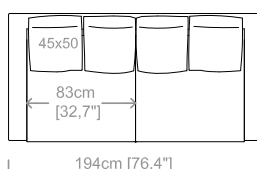

Divano 2/3 posti.
2/3 seater sofa.