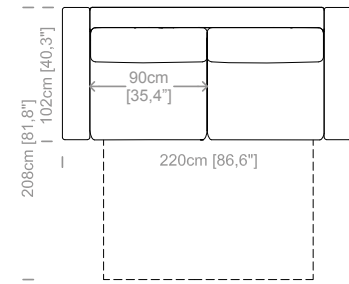

Divano-letto 4 posti.
4 seater sofa-bed.

Base letto 180cm, mat. 160cm.
Bed base [70.8"], mat. [63].