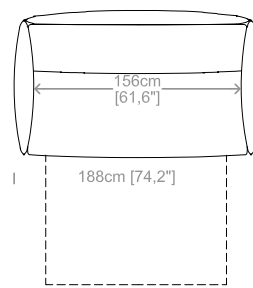

Divano-letto 3 posti.
3 seater sofa-bed.

Base letto 160cm, mat. 140cm
Bed base [63"], mat. [55.1"]