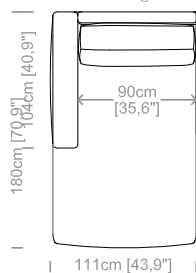

Penisola media.
Chaise longue medium.