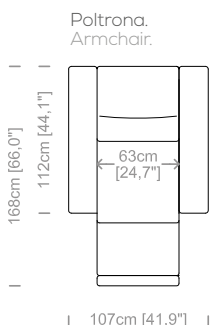

Le illustrazioni hanno valore indicativo. Aurora S.r.l. si riserva il diritto di apportare eventuali modifiche per migliorare i propri prodotti.
The illustrations are indicative. Aurora S.r.l. reserves the right to make any changes to improve their products.