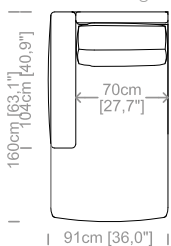

Penisola piccola.
Chaise longue small.