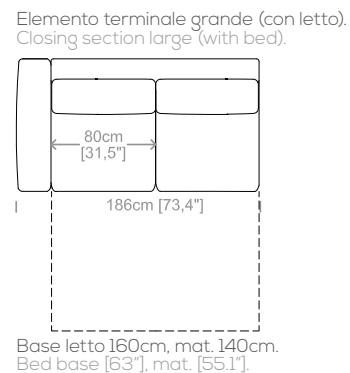

Dimensioni: Seduta altezza 47cm e profondità 58cm, braccio altezza 68cm e larghezza 26cm.

Structure: in solid fir, wood agglomerate and fiber, completely covered by resin-treated fabric.

Padding: seat cushions in non deformable polyurethane foam density 30Kg/m³, covered by polyester fiber. Backrest in sterilized goose feathers and polyester particles, covered by feather-proof fabric.

Dimensions: seat height 18.7" and depth 22.8", armrest height 26.8" and width 10.2".

Le misure sono espresse in centimetri e [pollici].
All dimensions are in centimeters and [inches].

Le illustrazioni hanno valore indicativo. Aurora S.r.l. si riserva il diritto di apportare eventuali modifiche per migliorare i propri prodotti.
The illustrations are indicative. Aurora S.r.l. reserves the right to make any changes to improve their products.