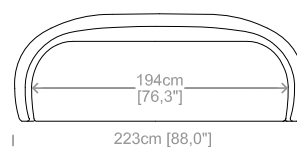

Divano 4 posti.
4 seater sofa.