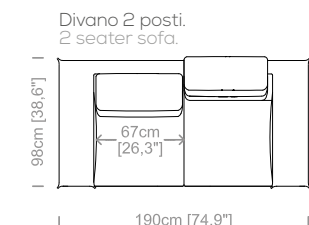

Le illustrazioni hanno valore indicativo. Aurora S.r.l. si riserva il diritto di apportare eventuali modifiche per migliorare i propri prodotti.
The illustrations are indicative. Aurora S.r.l. reserves the right to make any changes to improve their products.