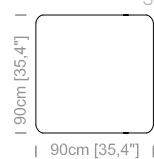

Pouf grande.
Footstool large.