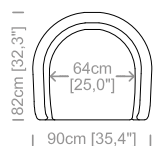

Poltrona.
Armchair.