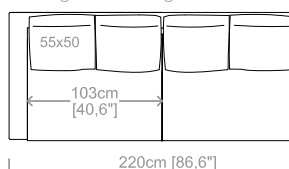

Elemento terminale grande.
Closing section large.