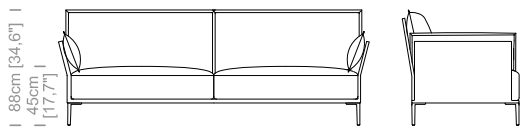

Dimensioni: seduta altezza 45cm e profondità 65cm, braccio altezza 68cm e larghezza 15cm.

Structure: iron, wood agglomerate and fiber, covered by resin-treated fabric.

Padding: seat cushions in non deformable polyurethane foam density 30Kg/m³, covered by resin-treated fabric. Back and armrests cushions in non deformable polyurethane foam, covered by polyester fiber.

Dimensions: seat height 17,7" and depth 25,6", armrest height 26,7" and width 6".

Cuscini schienale e braccioli inclusi.
Back and armrests cushions included.
Le misure sono espresse in centimetri e [pollici].
All dimensions are in centimeters and [inches].