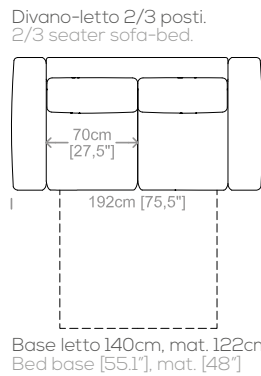

Dimensioni: Seduta altezza 47cm e profondità 58cm, braccio altezza 68cm e larghezza 26cm.

Structure: in solid fir, wood agglomerate and fiber, completely covered by resin-treated fabric.

Padding: seat cushions in non deformable polyurethane foam density 30Kg/m³, covered by polyester fiber. Backrest in sterilized goose feathers and polyester particles, covered by feather-proof fabric.

Dimensions: seat height 18.7" and depth 22.8", armrest height 26.8" and width 10.2".

Le misure sono espresse in centimetri e [pollici].
All dimensions are in centimeters and [inches].

Le illustrazioni hanno valore indicativo. Aurora S.r.l. si riserva il diritto di apportare eventuali modifiche per migliorare i propri prodotti.
The illustrations are indicative. Aurora S.r.l. reserves the right to make any changes to improve their products.

Dimensions: seat height 19.1" and depth 23.6", armrest height 26," and width 10.2".

Le misure sono espresse in centimetri e [pollici].
All dimensions are in centimeters and [inches].

Poltrona-letto.
Armchair-bed.