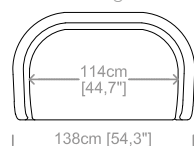

Poltrona grande.
Armchair large.