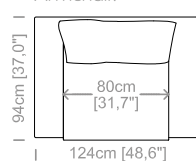

Poltrona.
Armchair.