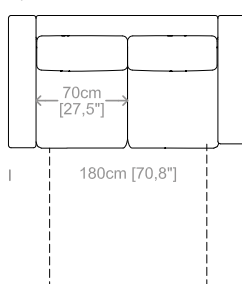

Divano-letto 2/3 posti.
2/3 seater sofa-bed.

Base letto 140cm, mat. 122cm.
Bed base [55.1"], mat. [48"]