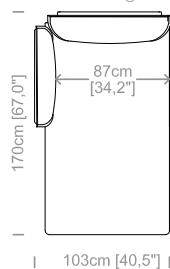

Penisola grande.
Chaise longue large.