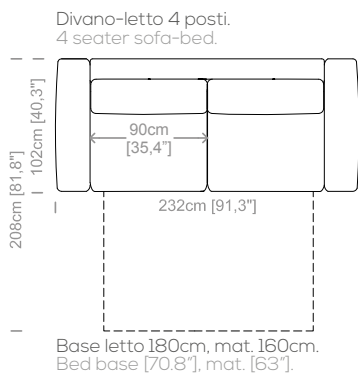

Dimensioni: Seduta altezza 47cm e profondità 58cm, braccio altezza 68cm e larghezza 26cm.

Structure: in solid fir, wood agglomerate and fiber, completely covered by resin-treated fabric.

Padding: seat cushions in non deformable polyurethane foam density 30Kg/m³, covered by polyester fiber. Backrest in sterilized goose feathers and polyester particles, covered by feather-proof fabric.

Dimensions: seat height 18.7" and depth 22.8", armrest height 26.8" and width 10.2".

Le misure sono espresse in centimetri e [pollici].
All dimensions are in centimeters and [inches].

Le illustrazioni hanno valore indicativo. Aurora S.r.l. si riserva il diritto di apportare eventuali modifiche per migliorare i propri prodotti.
The illustrations are indicative. Aurora S.r.l. reserves the right to make any changes to improve their products.

Dimensions: seat height 19.1" and depth 23.6", armrest height 26," and width 10.2".

Le misure sono espresse in centimetri e [pollici].
All dimensions are in centimeters and [inches].

Poltrona-letto.
Armchair-bed.