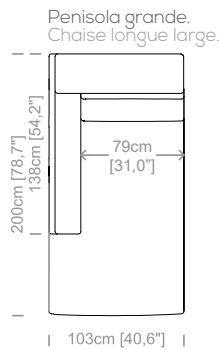

Dimensions: seat height 17,7" and depth 25,6", armrest height 26,7" and width 6".

Cuscini schienale e braccioli inclusi.
Back and armrests cushions included.
Le misure sono espresse in centimetri e [pollici].
All dimensions are in centimeters and [inches].

Dimensioni: seduta altezza 44cm e profondità 56cm, braccio altezza 59cm e larghezza 26cm.

Structure: in solid fir, plywood, wood agglomerate and fiber, completely covered by resin-treated fabric.

Padding: seat cushions and headrest in non deformable polyurethane foam density 30Kg/m³, covered by polyester fiber. Lumbar cushions in sterilized goose feathers and fiberfill, covered by feather-proof fabric.

Dimensions: seat height 17,3" and depth 22", armrest height 23,2" and width 10,2".

Le misure sono espresse in centimetri e [pollici].
All dimensions are in centimeters and [inches].

Le illustrazioni hanno valore indicativo. Aurora S.r.l. si riserva il diritto di apportare eventuali modifiche per migliorare i propri prodotti.
The illustrations are indicative. Aurora S.r.l. reserves the right to make any changes to improve their products.

Dimensions: seat height 16,5" and depth 23,2", armrest height 27,5" and width 9,8".

Le misure sono espresse in centimetri e [pollici].
All dimensions are in centimeters and [inches].

Divano 2 posti.
2 seater sofa.